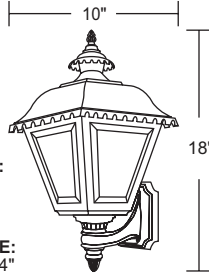

NON-CORROSIVE

270SF-BK
(frosted beveled shown)

GUIDE: 270TC-LR12C-BK

ITEM #	LENS	LIGHT SOURCE	COLOR
270S	ACRYLIC	INCANDESCENT	BK-Black
270T	C-Clear Beveled w/Glass Chimney F-Frosted Beveled	(1) 60W MAX Medium Base	
		LED LIGHT SOURCE	
		120V LIGHTWAVE LED LR12-13W 1000lm	CCT C-4K
		E26 MEDIUM BASE LED LE26-A19 800lm	W-3K

EXTENDS:
10 1/4"
H/CTR:
15"
BACKPLATE:
4 7/8" x 5 3/4"

Title 24 & GU24 Available
(call for details)

*Energy Star not available on Post Top Fixtures.

Glass Chimney Included when ordered with Clear Beveled Lens

270TC-BK
(clear beveled w/glass chimney shown)

220SL-WH
Long & Short Tail
Included

EXTENDS:
9"
H/CTR:
11 7/8"
BACKPLATE:
4 3/4" x 4 3/4"

GUIDE: 220SC-LR12-WH-PC

ITEM #	LENS	LIGHT SOURCE	COLOR	OPTION
220S	ACRYLIC	INCANDESCENT	BK-Black WH-White	PC-Photocell
	C-Clear Beveled L-Opal Beveled	(1) 60W MAX Medium Base		
		LED LIGHT SOURCE		
		120V LIGHTWAVE LED LR12-13W 1000lm	CCT C-4K	W-3K
		E26 MEDIUM BASE LED LE26-A19 800lm		