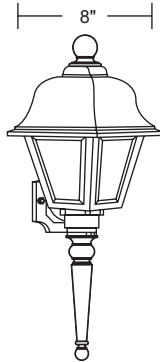

NON-CORROSIVE

270SF-BK
(frosted beveled shown)

GUIDE: 270TC-LR12C-BK

ITEM #	LENS	LIGHT SOURCE	COLOR
270S	ACRYLIC	INCANDESCENT	BK-Black
270T	C-Clear Beveled w/Glass Chimney F-Frosted Beveled	(1) 60W MAX Medium Base	
		LED LIGHT SOURCE	
		120V LIGHTWAVE LED LR12-13W 1000lm	CCT C-4K
		E26 MEDIUM BASE LED LE26-A19 800lm	W-3K

EXTENDS:
10 1/4"
H/CTR:
15"
BACKPLATE:
4 7/8" x 5 3/4"

Title 24 & GU24 Available
(call for details)

*Energy Star not available on Post Top Fixtures.

Glass Chimney Included when ordered with Clear Beveled Lens

270TC-BK
(clear beveled w/glass chimney shown)

220SL-WH
Long & Short Tail
Included

EXTENDS:
9"
H/CTR:
11 7/8"
BACKPLATE:
4 3/4" x 4 3/4"

GUIDE: 220SC-LR12-WH-PC

ITEM #	LENS	LIGHT SOURCE	COLOR	OPTION
220S	ACRYLIC	INCANDESCENT	BK-Black WH-White	PC-Photocell
	C-Clear Beveled L-Opal Beveled	(1) 60W MAX Medium Base		
		LED LIGHT SOURCE		
		120V LIGHTWAVE LED LR12-13W 1000lm	CCT C-4K	W-3K
		E26 MEDIUM BASE LED LE26-A19 800lm		