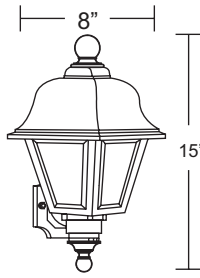

EXTENDS:
10 1/4"
H/CTR:
15"
BACKPLATE:
4 7/8" x 5 3/4"

Title 24 & GU24 Available
(call for details)

*Energy Star not available on Post Top Fixtures.

Glass Chimney Included when ordered with Clear Beveled Lens

270TC-BK
(clear beveled w/glass chimney shown)

220SL-WH
Long & Short Tail
Included

EXTENDS:
9"
H/CTR:
11 7/8"
BACKPLATE:
4 3/4" x 4 3/4"

GUIDE: 220SC-LR12-WH-PC

ITEM #	LENS	LIGHT SOURCE	COLOR	OPTION
220S	ACRYLIC	INCANDESCENT	BK-Black WH-White	PC-Photocell
	C-Clear Beveled L-Opal Beveled	(1) 60W MAX Medium Base		
		LED LIGHT SOURCE		
		120V LIGHTWAVE LED LR12-13W 1000lm	CCT C-4K	W-3K
		E26 MEDIUM BASE LED LE26-A19 800lm		