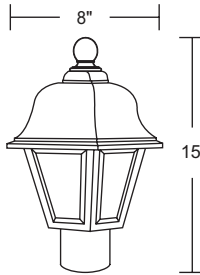

GUIDE: 220SC-LR12-WH-PC

ITEM #	LENS	LIGHT SOURCE	COLOR	OPTION
220S	ACRYLIC	INCANDESCENT	BK-Black WH-White	PC-Photocell
	C-Clear Beveled L-Opal Beveled	(1) 60W MAX Medium Base		
		LED LIGHT SOURCE		
		120V LIGHTWAVE LED LR12-13W 1000lm	CCT C-4K	W-3K
		E26 MEDIUM BASE LED LE26-A19 800lm		

Title 24 & GU24 Available
(call for details)