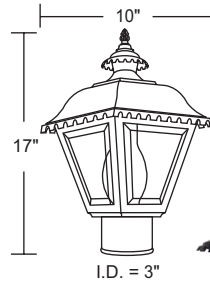

NON-CORROSIVE

270SF-BK
(frosted beveled shown)

GUIDE: 270TC-LR12C-BK

ITEM #	LENS	LIGHT SOURCE	COLOR
270S	ACRYLIC	INCANDESCENT	BK-Black
270T	C-Clear Beveled w/Glass Chimney F-Frosted Beveled	(1) 60W MAX Medium Base	
		LED LIGHT SOURCE	
		120V LIGHTWAVE LED LR12-13W 1000lm	CCT C-4K
		E26 MEDIUM BASE LED LE26-A19 800lm	W-3K

EXTENDS:
10 1/4"
H/CTR:
15"
BACKPLATE:
4 7/8" x 5 3/4"

Title 24 & GU24 Available
(call for details)

*Energy Star not available on Post Top Fixtures.

Glass Chimney Included when ordered with Clear Beveled Lens

270TC-BK
(clear beveled w/glass chimney shown)

220SL-WH
Long & Short Tail
Included

EXTENDS:
9"
H/CTR:
11 7/8"
BACKPLATE:
4 3/4" x 4 3/4"

GUIDE: 220SC-LR12-WH-PC

ITEM #	LENS	LIGHT SOURCE	COLOR	OPTION
220S	ACRYLIC	INCANDESCENT	BK-Black WH-White	PC-Photocell
	C-Clear Beveled L-Opal Beveled	(1) 60W MAX Medium Base		
		LED LIGHT SOURCE		
		120V LIGHTWAVE LED LR12-13W 1000lm	CCT C-4K	W-3K
		E26 MEDIUM BASE LED LE26-A19 800lm		