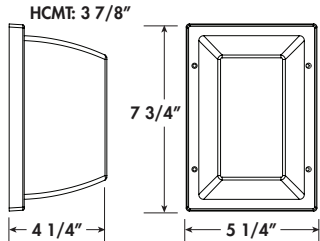

- WALL OR CEILING MOUNT
- LED OPTIONS

263FMF-WH

265FMF-WH

GUIDE: 263FM-LR12-WH

ITEM #	DIFFUSER	LIGHT SOURCE	COLOR
263FM	ACRYLIC	INCANDESCENT	WH-White
264FM	F-Frosted Prismatic	(1) 40W MAX Medium Base	
		LED LIGHT SOURCE	
		120V LIGHTWAVE LED	CCT
		LR12-13W 1000lm	C-4K
		E26 MEDIUM BASE LED	W-3K
		LE26-A19 800lm	