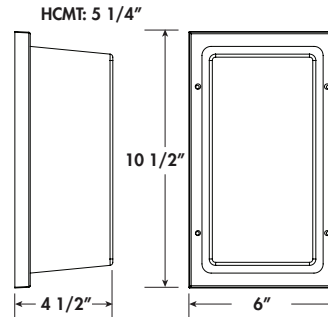

264FMF-WH

GUIDE: 265FM-LR12-WH-O

ITEM #	DIFFUSER	LIGHT SOURCE	COLOR	OPTION
265FM	ACRYLIC	INCANDESCENT	WH-White	O-Occupancy Sensor
	F-Frosted Prismatic	(2) 40W MAX Medium Base		
		LED LIGHT SOURCE		
		120V LIGHTWAVE LED	CCT	
		LR15-15W 1400lm	C-4K	
		LR22-23W 1900lm	W-3K	
		E26 MEDIUM BASE LED		
		2LE26-(2) A19 800lm		

Title 24 Available
(call for details)

- ★ Lamp Included
- Energy Star Qualified Product

SPEC SHEETS AND IES FILES AVAILABLE ONLINE. Specifications subject to change without notice. LED option information on page 6.