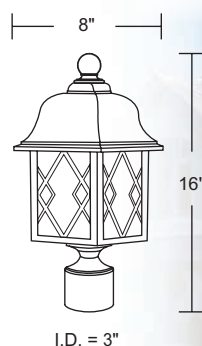

240TR-WH

241VC-BK

AVAILABLE IN BRONZE

GUIDE: 241VC-BK

ITEM #	LENS	LIGHT SOURCE	COLOR	OPTION
241V	ACRYLIC	INCANDESCENT (1) 60W MAX Medium Base	BK-Black WH-White BZ-Bronze	PC-Photocell (Lightwave LED only)
	C-Clear F-Frost			
		LED LIGHT SOURCE		
		120V LIGHTWAVE LED LR12-13W 1000lm	CCT C-4K	Title 24 & GU24 Available (call for details)
		E26 MEDIUM BASE LED LE26-A19 800lm	W-3K