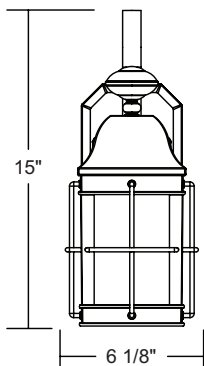

## 240VH-WH

EXTENDS:  
8 1/2"  
H/CTR:  
2 3/4"  
BACKPLATE:  
5 1/2" RD.

## 240TR-WH

EXTENDS:  
6 3/4"  
H/CTR:  
6 1/2"  
BACKPLATE:  
5 1/2" x 4 7/8"

★ Lamp Included  
Energy Star Qualified Product

SPEC SHEETS AND IES FILES AVAILABLE ONLINE. Specifications subject to change without notice. LED option information on page 6.