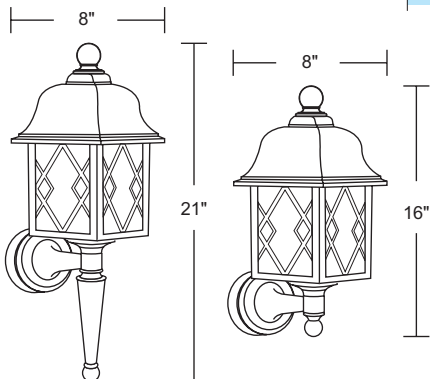

## 240VH-WH

EXTENDS:  
8 1/2"  
H/CTR:  
2 3/4"  
BACKPLATE:  
5 1/2" RD.

## 240SR-BK

Long & Short Tail Included

EXTENDS:  
8 1/2"  
H/CTR:  
13 1/4"  
BACKPLATE:  
5 1/2" RD.