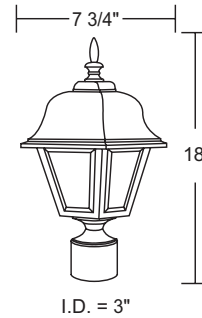

GUIDE: 260SC-LR12W-WH-PC

260TC-WH

260SC-BK

Long & Short Tail Included

EXTENDS:
9"
H/CTR:
15 5/8"
BACKPLATE:
4 3/4" x 7 3/4"

*Energy Star only available on 260S.

Title 24 & GU24 Available
(call for details)

ITEM #	LENS	LIGHT SOURCE	COLOR	OPTION
260S	ACRYLIC	INCANDESCENT	BK-Black	PC-Photocell
260T	C-Clear Beveled L-Opal Beveled	(1) 75W MAX Medium Base LED LIGHT SOURCE 120V LIGHTWAVE LED LR12-13W 1000lm E26 MEDIUM BASE LED LE26-A19 800lm	WH-White	(wall mount only)
		CCT C-4K W-3K		

*Energy Star only available on 230S.

Title 24 & GU24 Available
(call for details)

I.D. = 3"

EXTENDS:
9"
H/CTR:
12 1/4"
BACKPLATE:
4 3/4" x 4 3/4"

Long & Short Tail Included

Posts accommodate Photo Control 320 or 688. See page 69. Posts sold separately.