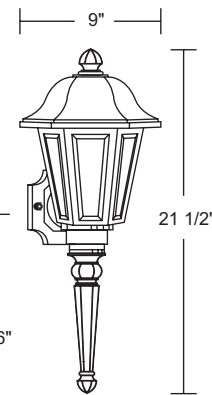

GUIDE: 260SC-LR12W-WH-PC

260TC-WH

260SC-BK

Long & Short Tail Included

EXTENDS:
9"
H/CTR:
15 5/8"
BACKPLATE:
4 3/4" x 7 3/4"

*Energy Star only available on 260S.

Title 24 & GU24 Available
(call for details)

ITEM #	LENS	LIGHT SOURCE	COLOR	OPTION
260S	ACRYLIC	INCANDESCENT	BK-Black	PC-Photocell
260T	C-Clear Beveled L-Opal Beveled	(1) 75W MAX Medium Base LED LIGHT SOURCE 120V LIGHTWAVE LED LR12-13W 1000lm E26 MEDIUM BASE LED LE26-A19 800lm	WH-White	(wall mount only)
		CCT C-4K W-3K		

*Energy Star only available on 230S.

Title 24 & GU24 Available
(call for details)

I.D. = 3"

EXTENDS:
9"
H/CTR:
12 1/4"
BACKPLATE:
4 3/4" x 4 3/4"

Long & Short Tail Included

Posts accommodate Photo Control 320 or 688. See page 69. Posts sold separately.