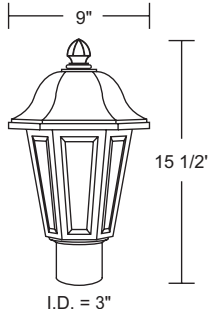

GUIDE: 260SC-LR12W-WH-PC

260TC-WH

260SC-BK

Long & Short Tail Included

EXTENDS:
9"
H/CTR:
15 5/8"
BACKPLATE:
4 3/4" x 7 3/4"

*Energy Star only available on 260S.

Title 24 & GU24 Available
(call for details)

ITEM #	LENS	LIGHT SOURCE	COLOR	OPTION
260S	ACRYLIC	INCANDESCENT	BK-Black	PC-Photocell
260T	C-Clear Beveled L-Opal Beveled	(1) 75W MAX Medium Base LED LIGHT SOURCE 120V LIGHTWAVE LED LR12-13W 1000lm E26 MEDIUM BASE LED LE26-A19 800lm	WH-White	(wall mount only)
		CCT C-4K W-3K		

BRENTWOOD

GUIDE: 230SC-BK-PC

230SC-BK

230TC-WH

ITEM #	LENS	LIGHT SOURCE	COLOR	OPTION
230S	ACRYLIC	INCANDESCENT	BK-Black	PC-Photocell
230T	C-Clear Beveled	(1) 60W MAX Medium Base LED LIGHT SOURCE 120V LIGHTWAVE LED LR12-13W 1000lm E26 MEDIUM BASE LED LE26-A19 800lm	WH-White	(wall mount only)
		CCT C-4K W-3K		

*Energy Star only available on 230S.

Title 24 & GU24 Available
(call for details)

I.D. = 3"

EXTENDS:
9"
H/CTR:
12 1/4"
BACKPLATE:
4 3/4" x 4 3/4"

Long & Short Tail Included

Posts accommodate Photo Control 320 or 688. See page 69. Posts sold separately.