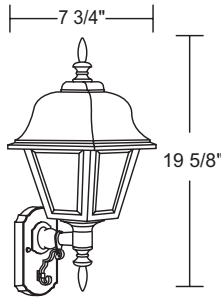

GUIDE: 260SC-LR12W-WH-PC

260TC-WH

260SC-BK

Long & Short Tail Included

EXTENDS:
9"
H/CTR:
15 5/8"
BACKPLATE:
4 3/4" x 7 3/4"

*Energy Star only available on 260S.

Title 24 & GU24 Available
(call for details)

ITEM #	LENS	LIGHT SOURCE	COLOR	OPTION
260S	ACRYLIC	INCANDESCENT	BK-Black	PC-Photocell
260T	C-Clear Beveled L-Opal Beveled	(1) 75W MAX Medium Base LED LIGHT SOURCE 120V LIGHTWAVE LED LR12-13W 1000lm E26 MEDIUM BASE LED LE26-A19 800lm	WH-White	(wall mount only)
		CCT C-4K W-3K		

*Energy Star only available on 230S.

Title 24 & GU24 Available
(call for details)

I.D. = 3"

EXTENDS:
9"
H/CTR:
12 1/4"
BACKPLATE:
4 3/4" x 4 3/4"

Long & Short Tail Included

Posts accommodate Photo Control 320 or 688. See page 69. Posts sold separately.