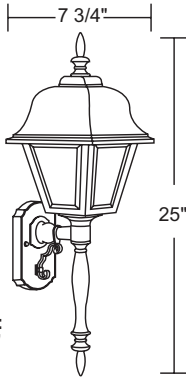

GUIDE: 260SC-LR12W-WH-PC

260TC-WH

260SC-BK

Long & Short Tail Included

EXTENDS:
9"
H/CTR:
15 5/8"
BACKPLATE:
4 3/4" x 7 3/4"

*Energy Star only available on 260S.

Title 24 & GU24 Available
(call for details)

ITEM #	LENS	LIGHT SOURCE	COLOR	OPTION
260S	ACRYLIC	INCANDESCENT	BK-Black	PC-Photocell
260T	C-Clear Beveled L-Opal Beveled	(1) 75W MAX Medium Base LED LIGHT SOURCE 120V LIGHTWAVE LED LR12-13W 1000lm E26 MEDIUM BASE LED LE26-A19 800lm	WH-White	(wall mount only)
		CCT C-4K W-3K		

BRENTWOOD

GUIDE: 230SC-BK-PC

230SC-BK

230TC-WH

ITEM #	LENS	LIGHT SOURCE	COLOR	OPTION
230S	ACRYLIC	INCANDESCENT	BK-Black	PC-Photocell
230T	C-Clear Beveled	(1) 60W MAX Medium Base LED LIGHT SOURCE 120V LIGHTWAVE LED LR12-13W 1000lm E26 MEDIUM BASE LED LE26-A19 800lm	WH-White	(wall mount only)
		CCT C-4K W-3K		

*Energy Star only available on 230S.

Title 24 & GU24 Available
(call for details)

I.D. = 3"

EXTENDS:
9"
H/CTR:
12 1/4"
BACKPLATE:
4 3/4" x 4 3/4"

Long & Short Tail Included

Posts accommodate Photo Control 320 or 688. See page 69. Posts sold separately.