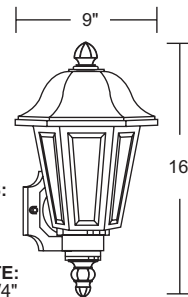

GUIDE: 260SC-LR12W-WH-PC

260TC-WH

260SC-BK

Long & Short Tail Included

EXTENDS:
9"
H/CTR:
15 5/8"
BACKPLATE:
4 3/4" x 7 3/4"

*Energy Star only available on 260S.

Title 24 & GU24 Available
(call for details)

ITEM #	LENS	LIGHT SOURCE	COLOR	OPTION
260S	ACRYLIC	INCANDESCENT	BK-Black	PC-Photocell
260T	C-Clear Beveled L-Opal Beveled	(1) 75W MAX Medium Base LED LIGHT SOURCE 120V LIGHTWAVE LED LR12-13W 1000lm E26 MEDIUM BASE LED LE26-A19 800lm	WH-White	(wall mount only)
		CCT C-4K W-3K		

BRENTWOOD

GUIDE: 230SC-BK-PC

230SC-BK

230TC-WH

ITEM #	LENS	LIGHT SOURCE	COLOR	OPTION
230S	ACRYLIC	INCANDESCENT	BK-Black	PC-Photocell
230T	C-Clear Beveled	(1) 60W MAX Medium Base LED LIGHT SOURCE 120V LIGHTWAVE LED LR12-13W 1000lm E26 MEDIUM BASE LED LE26-A19 800lm	WH-White	(wall mount only)
		CCT C-4K W-3K		

*Energy Star only available on 230S.

Title 24 & GU24 Available
(call for details)

I.D. = 3"

EXTENDS:
9"
H/CTR:
12 1/4"
BACKPLATE:
4 3/4" x 4 3/4"

Long & Short Tail Included

Posts accommodate Photo Control 320 or 688. See page 69. Posts sold separately.