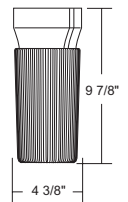

422C-BK

SPEC SHEETS AND IES FILES AVAILABLE ONLINE. Specifications subject to change without notice. LED option information on page 6.