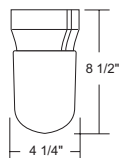

NON-CORROSIVE

209-WH

210-BK

211-BK-PC

EXTENDS:
6 1/2"
H/CTR:
2 3/8"
BACKPLATE:
4 3/4" x 4 1/2"

212-WH

GUIDE: 209-WH-LR12W-PC

ITEM #	GLOBE/JAR	COLOR	LIGHT SOURCE	OPTION
209	ACRYLIC Clear Prism	BK-Black	INCANDESCENT (1) 60W MAX Medium Base	PC-Photocell
211		WH-White		
216			LED LIGHT SOURCE	
210	ACRYLIC Opal		120V LIGHTWAVE LED	CCT
212			LR12-13W 1000lm	C-4K
217			E26 MEDIUM BASE LED	W-3K
215	POLYCARBONATE Clear Ribbed		120-277V MULTI-VOLT LED L11-11W 912lm	CCT 4K

216-WH

217-BK

Title 24 & GU24 Available
(call for details)

215-BK

EXTENDS:
7 1/4"
H/CTR:
2 3/8"
BACKPLATE:
4 3/4" x 4 1/2"

EXTENDS:
9 1/2"
H/CTR:
2 3/8"
BACKPLATE:
4 3/4" x 4 1/2"

420L-BK

GUIDE: 420-BK-PC