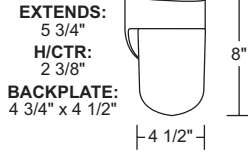

NON-CORROSIVE

209-WH

210-BK

211-BK-PC

EXTENDS:
6 1/2"
H/CTR:
2 3/8"
BACKPLATE:
4 3/4" x 4 1/2"

212-WH

GUIDE: 209-WH-LR12W-PC

ITEM #	GLOBE/JAR	COLOR	LIGHT SOURCE	OPTION
209	ACRYLIC Clear Prism	BK-Black	INCANDESCENT (1) 60W MAX Medium Base	PC-Photocell
211		WH-White		
216			LED LIGHT SOURCE	
210	ACRYLIC Opal		120V LIGHTWAVE LED	CCT
212			LR12-13W 1000lm	C-4K
217			E26 MEDIUM BASE LED	W-3K
215	POLYCARBONATE Clear Ribbed		120-277V MULTI-VOLT LED L11-11W 912lm	CCT 4K

216-WH

217-BK

Title 24 & GU24 Available
(call for details)

215-BK

EXTENDS:
7 1/4"
H/CTR:
2 3/8"
BACKPLATE:
4 3/4" x 4 1/2"

EXTENDS:
9 1/2"
H/CTR:
2 3/8"
BACKPLATE:
4 3/4" x 4 1/2"

420L-BK

GUIDE: 420-BK-PC