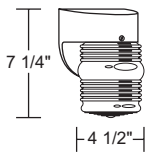

NON-CORROSIVE

209-WH

210-BK

211-BK-PC

EXTENDS:
6 1/2"
H/CTR:
2 3/8"
BACKPLATE:
4 3/4" x 4 1/2"

212-WH

GUIDE: 209-WH-LR12W-PC

ITEM #	GLOBE/JAR	COLOR	LIGHT SOURCE	OPTION
209	ACRYLIC Clear Prism	BK-Black	INCANDESCENT (1) 60W MAX Medium Base	PC-Photocell
211		WH-White		
216			LED LIGHT SOURCE	
210	ACRYLIC Opal		120V LIGHTWAVE LED	CCT
212			LR12-13W 1000lm	C-4K
217			E26 MEDIUM BASE LED	W-3K
215	POLYCARBONATE Clear Ribbed		120-277V MULTI-VOLT LED L11-11W 912lm	CCT 4K

216-WH

217-BK

Title 24 & GU24 Available
(call for details)

215-BK

EXTENDS:
7 1/4"
H/CTR:
2 3/8"
BACKPLATE:
4 3/4" x 4 1/2"

EXTENDS:
9 1/2"
H/CTR:
2 3/8"
BACKPLATE:
4 3/4" x 4 1/2"

420L-BK

GUIDE: 420-BK-PC