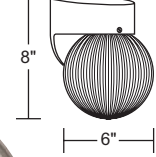

NON-CORROSIVE

209-WH

210-BK

211-BK-PC

EXTENDS:
6 1/2"
H/CTR:
2 3/8"
BACKPLATE:
4 3/4" x 4 1/2"

212-WH

GUIDE: 209-WH-LR12W-PC

ITEM #	GLOBE/JAR	COLOR	LIGHT SOURCE	OPTION
209	ACRYLIC Clear Prism	BK-Black	INCANDESCENT (1) 60W MAX Medium Base	PC-Photocell
211		WH-White		
216			LED LIGHT SOURCE	
210	ACRYLIC Opal		120V LIGHTWAVE LED	CCT
212			LR12-13W 1000lm	C-4K
217			E26 MEDIUM BASE LED	W-3K
215	POLYCARBONATE Clear Ribbed		120-277V MULTI-VOLT LED L11-11W 912lm	CCT 4K

216-WH

217-BK

Title 24 & GU24 Available
(call for details)

215-BK

EXTENDS:
7 1/4"
H/CTR:
2 3/8"
BACKPLATE:
4 3/4" x 4 1/2"

EXTENDS:
9 1/2"
H/CTR:
2 3/8"
BACKPLATE:
4 3/4" x 4 1/2"

420L-BK

GUIDE: 420-BK-PC