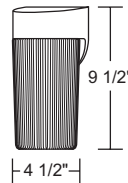

NON-CORROSIVE

209-WH

210-BK

211-BK-PC

EXTENDS:
6 1/2"
H/CTR:
2 3/8"
BACKPLATE:
4 3/4" x 4 1/2"

212-WH

GUIDE: 209-WH-LR12W-PC

ITEM #	GLOBE/JAR	COLOR	LIGHT SOURCE	OPTION
209	ACRYLIC Clear Prism	BK-Black	INCANDESCENT (1) 60W MAX Medium Base	PC-Photocell
211		WH-White		
216			LED LIGHT SOURCE	
210	ACRYLIC Opal		120V LIGHTWAVE LED	CCT
212			LR12-13W 1000lm	C-4K
217			E26 MEDIUM BASE LED	W-3K
215	POLYCARBONATE Clear Ribbed		120-277V MULTI-VOLT LED L11-11W 912lm	CCT 4K

216-WH

217-BK

Title 24 & GU24 Available
(call for details)

215-BK

EXTENDS:
7 1/4"
H/CTR:
2 3/8"
BACKPLATE:
4 3/4" x 4 1/2"

EXTENDS:
9 1/2"
H/CTR:
2 3/8"
BACKPLATE:
4 3/4" x 4 1/2"

420L-BK

GUIDE: 420-BK-PC