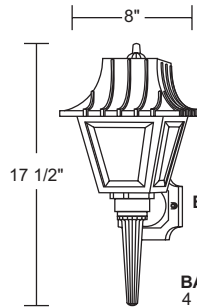

NON-CORROSIVE

206VC-WH

EXTENDS: 5 3/4"
H/CTR: 2 3/8"
BACKPLATE: 4 7/8" RD.

GUIDE: 206VC-WH-PC

ITEM #	LENS	LIGHT SOURCE	COLOR	OPTION
206VC	ACRYLIC Clear Glacier	INCANDESCENT (1) 60W MAX Medium Base	BK-Black WH-White	PC-Photocell (GU24 & LED only)
		LED LIGHT SOURCE		
		120V LIGHTWAVE LED LR12-13W 1000lm	CCT C-4K	
		E26 MEDIUM BASE LED LE26-A19 800lm	W-3K	

**Title 24
& GU24
Available**
(call for details)

208SL-BK

(Opal Beveled Shown)

EXTENDS:
8 1/2"
H/CTR:
10 5/8"
BACKPLATE:
4 5/8" x 4 5/8"

GUIDE: 208SC-LR12W-BK-PC

ITEM #	LENS	LIGHT SOURCE	COLOR	OPTION
208S	ACRYLIC C-Clear Glacier B-Clear Beveled L-Opal Beveled	INCANDESCENT (1) 60W MAX Medium Base	BK-Black WH-White	PC-Photocell
		LED LIGHT SOURCE		
		120V LIGHTWAVE LED LR12-13W 1000lm	CCT C-4K	
		E26 MEDIUM BASE LED LE26-A19 800lm	W-3K	

Title 24 & GU24 Available
(call for details)

208TC-WH

(Clear Glacier Shown)

I.D. = 3"

GUIDE: 208TC-WH

ITEM #	LENS	LIGHT SOURCE	COLOR
208T	ACRYLIC C-Clear Glacier B-Clear Beveled L-Opal Beveled	INCANDESCENT (1) 60W MAX Medium Base	BK-Black WH-White
		LED LIGHT SOURCE	
		120V LIGHTWAVE LED LR12-13W 1000lm	CCT C-4K
		E26 MEDIUM BASE LED LE26-A19 800lm	W-3K