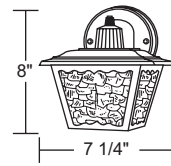

NON-CORROSIVE

206VC-WH

EXTENDS: 5 3/4"
H/CTR: 2 3/8"
BACKPLATE: 4 7/8" RD.

GUIDE: 206VC-WH-PC

ITEM #	LENS	LIGHT SOURCE	COLOR	OPTION
206VC	ACRYLIC Clear Glacier	INCANDESCENT (1) 60W MAX Medium Base	BK-Black WH-White	PC-Photocell (GU24 & LED only)
		LED LIGHT SOURCE		
		120V LIGHTWAVE LED LR12-13W 1000lm	CCT C-4K	
		E26 MEDIUM BASE LED LE26-A19 800lm	W-3K	

**Title 24
& GU24
Available**
(call for details)

208SL-BK

(Opal Beveled Shown)

EXTENDS:
8 1/2"
H/CTR:
10 5/8"
BACKPLATE:
4 5/8" x 4 5/8"

GUIDE: 208SC-LR12W-BK-PC

ITEM #	LENS	LIGHT SOURCE	COLOR	OPTION
208S	ACRYLIC C-Clear Glacier B-Clear Beveled L-Opal Beveled	INCANDESCENT (1) 60W MAX Medium Base	BK-Black WH-White	PC-Photocell
		LED LIGHT SOURCE		
		120V LIGHTWAVE LED LR12-13W 1000lm	CCT C-4K	
		E26 MEDIUM BASE LED LE26-A19 800lm	W-3K	