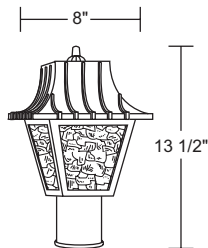

NON-CORROSIVE

206VC-WH

EXTENDS: 5 3/4"
H/CTR: 2 3/8"
BACKPLATE: 4 7/8" RD.

GUIDE: 206VC-WH-PC

ITEM #	LENS	LIGHT SOURCE	COLOR	OPTION
206VC	ACRYLIC Clear Glacier	INCANDESCENT (1) 60W MAX Medium Base	BK-Black WH-White	PC-Photocell (GU24 & LED only)
		LED LIGHT SOURCE		
		120V LIGHTWAVE LED LR12-13W 1000lm	CCT C-4K	
		E26 MEDIUM BASE LED LE26-A19 800lm	W-3K	

**Title 24
& GU24
Available**
(call for details)

208SL-BK

(Opal Beveled Shown)

EXTENDS:
8 1/2"
H/CTR:
10 5/8"
BACKPLATE:
4 5/8" x 4 5/8"

GUIDE: 208SC-LR12W-BK-PC

ITEM #	LENS	LIGHT SOURCE	COLOR	OPTION
208S	ACRYLIC C-Clear Glacier B-Clear Beveled L-Opal Beveled	INCANDESCENT (1) 60W MAX Medium Base	BK-Black WH-White	PC-Photocell
		LED LIGHT SOURCE		
		120V LIGHTWAVE LED LR12-13W 1000lm	CCT C-4K	
		E26 MEDIUM BASE LED LE26-A19 800lm	W-3K	

Title 24 & GU24 Available
(call for details)

208TC-WH

(Clear Glacier Shown)

I.D. = 3"

GUIDE: 208TC-WH

ITEM #	LENS	LIGHT SOURCE	COLOR
208T	ACRYLIC C-Clear Glacier B-Clear Beveled L-Opal Beveled	INCANDESCENT (1) 60W MAX Medium Base	BK-Black WH-White
		LED LIGHT SOURCE	
		120V LIGHTWAVE LED LR12-13W 1000lm	CCT C-4K
		E26 MEDIUM BASE LED LE26-A19 800lm	W-3K