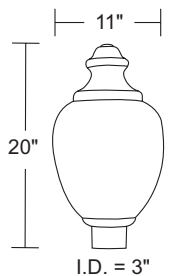

COMPLETE GLOBE FIXTURE WITH ALUMINUM FITTER FOR 3" POST

GUIDE: 8003SM-70H

ITEM #	GLOBE	LIGHT SOURCE	FITTER
2003*-16" DIA 2004-18" DIA	POLYCARBONATE Opal CL -Clear SM -Smoke PR -Clear Prismatic	INTEGRAL BALLAST METAL HALIDE ELECTRONIC, UNIVERSAL 120-277V HPF 50MH -(1) 50W 4Kv Medium Base ☆ 70MH -(1) 70W 4Kv Medium Base ☆	POWDERCOATED CAST ALUMINUM Black BZ -Bronze WH -White
8003-16" DIA 8004-18" DIA	ACRYLIC Opal CL -Clear SM -Smoke PR -Clear Prismatic	HIGH PRESSURE SODIUM MAGNETIC, 120V HPF 35H -(1) 35W 4Kv Medium Base ☆ 50H -(1) 50W 4Kv Medium Base ☆ 70H -(1) 70W 4Kv Medium Base ☆	
		LED LIGHT SOURCE	
		E39 CORN COB LED 100-277v LC5 -24W 3120lm, Type 5 ☆ LC3 -20W 3000lm, Type 3 ☆ LCD -24W 2400lm, Dark Sky ☆	CCT C-4K

*Not available in Clear Prismatic

2003

2 x 2003 Fixtures with
PB5-2 Post Bracket Kit shown below.
See page 70 for details.

Globes have 5 1/4" Neckless Opening. See Page 80 for Replacements

COMPLETE ACORN FIXTURE WITH ALUMINUM FITTER FOR 3" POST

2017CL-50MH

Acorns have 5 1/4" Neckless Opening
See Page 80 for Replacements

☆ Lamp Included

2018CL-50MH

Posts accommodate Photo Control 320 or 688. See page 69. Posts sold separately.

SPEC SHEETS AND IES FILES AVAILABLE ONLINE. Specifications subject to change without notice. LED option information on page 6.