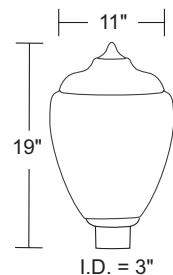

COMPLETE GLOBE FIXTURE WITH ALUMINUM FITTER FOR 3" POST

GUIDE: 8003SM-70H

ITEM #	GLOBE	LIGHT SOURCE	FITTER
2003*-16" DIA 2004-18" DIA	POLYCARBONATE Opal CL -Clear SM -Smoke PR -Clear Prismatic	INTEGRAL BALLAST METAL HALIDE ELECTRONIC, UNIVERSAL 120-277V HPF 50MH -(1) 50W 4Kv Medium Base ☆ 70MH -(1) 70W 4Kv Medium Base ☆	POWDERCOATED CAST ALUMINUM Black BZ -Bronze WH -White
8003-16" DIA 8004-18" DIA	ACRYLIC Opal CL -Clear SM -Smoke PR -Clear Prismatic	HIGH PRESSURE SODIUM MAGNETIC, 120V HPF 35H -(1) 35W 4Kv Medium Base ☆ 50H -(1) 50W 4Kv Medium Base ☆ 70H -(1) 70W 4Kv Medium Base ☆	
		LED LIGHT SOURCE	
		E39 CORN COB LED 100-277v LC5 -24W 3120lm, Type 5 ☆ LC3 -20W 3000lm, Type 3 ☆ LCD -24W 2400lm, Dark Sky ☆	CCT C-4K

*Not available in Clear Prismatic

2003

2 x 2003 Fixtures with
PB5-2 Post Bracket Kit shown below.
See page 70 for details.

Globes have 5 1/4" Neckless Opening. See Page 80 for Replacements

COMPLETE ACORN FIXTURE WITH ALUMINUM FITTER FOR 3" POST

2017CL-50MH

Acorns have 5 1/4" Neckless Opening
See Page 80 for Replacements

☆ Lamp Included

2018CL-50MH

Posts accommodate Photo Control 320 or 688. See page 69. Posts sold separately.

SPEC SHEETS AND IES FILES AVAILABLE ONLINE. Specifications subject to change without notice. LED option information on page 6.