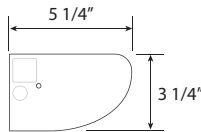

RoHS
compliant

SPECIFICATIONS

- White Acrylic Diffuser
- Chrome End Caps
- Wall or Ceiling Mount
- Minimum Starting Temp -20°F
- UL Listed for Damp Locations

LED SOURCE OPTIONS

LINEAR LED

- 120-277V, 50/60Hz
- Estimated 50,000 Hrs L₇₀
- 3000K CCT 80 CRI
- 5 Year Warranty
- UL & DLC* Listed