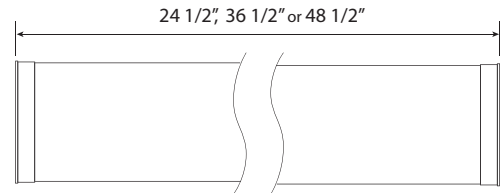

LED VANITY STRIPS

Wave Lighting's Vanity Strips add a contemporary look to any interior space. This fixture is provided with 2 linear LED lamps. Wave Lighting's vanity strips are designed for Wall or Ceiling applications and can be mounted vertically and horizontally. Junction box cover plate included.

RoHS
compliant

SPECIFICATIONS

- White Acrylic Diffuser
- Chrome End Caps
- Wall or Ceiling Mount
- Minimum Starting Temp -20°F
- UL Listed for Damp Locations

LED SOURCE OPTIONS

LINEAR LED

- 120-277V, 50/60Hz
- Estimated 50,000 Hrs L₇₀
- 3000K CCT 80 CRI
- 5 Year Warranty
- UL & DLC* Listed