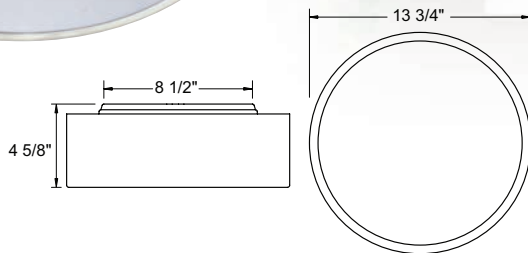

GUIDE: 168FM-LR12C-BN-OS

ITEM #	LENS	LIGHT SOURCE	COLOR	OPTION	
168FM	White	INCANDESCENT (2) 40W MAX Medium Base	BN-Brushed Nickel	CK-Cable Kit PK-Pendant Kit OS-Occupancy Sensor (CK & PK can not be combined)	
		LED LIGHT SOURCE			
		120V LIGHTWAVE LED			CCT
		LR15-15W 1400lm			C-4K
		LR22-23W 1900lm	W-3K		
		E26 MEDIUM BASE LED			
		2LE26-(2) A19 800lm			

Title 24 Available
(call for details)

SCAN FOR VIDEO

OPTIONAL MOUNTING KITS
Mounting kits ship in separate packaging. Assembly required.

PENDANT KIT
6"/13" Pendant

CABLE KIT
36" Max Cable