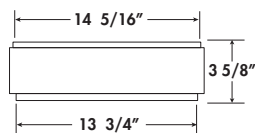

**Title 24 Available**  
(call for details)

SCAN FOR VIDEO

**OPTIONAL MOUNTING KITS**  
Mounting kits ship in separate packaging. Assembly required.

**PENDANT KIT**  
6"/13" Pendant

**CABLE KIT**  
36" Max Cable