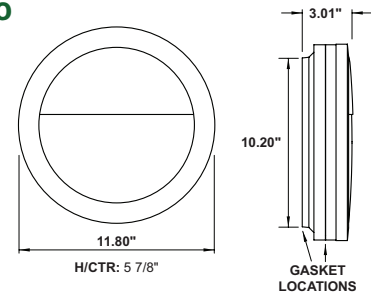

- WALL OR CEILING MOUNT
- INSECT & DUST PROOF
- ENCLOSED & GASKETED
- DIE CAST ALUMINUM
- HOSE DOWN
- IP65 RATED

166FM
Ring

SCAN FOR VIDEO

169FM
Eyelid

GUIDE: 166FMF-LR15C-BK

ITEM #	DIFFUSER	LIGHT SOURCE	COLOR	OPTION
166FM	POLYCARBONATE	LED LIGHT SOURCE	BK-Black	O-Occupancy Sensor
169FM	F-Frosted	120V LIGHTWAVE LED LR15-15W 1400lm LR22-23W 1900lm	WH-White CCT C-4K W-3K	