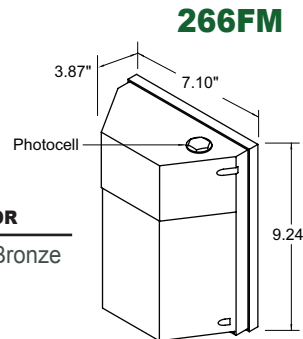

Energy Star Qualified Product

SPEC SHEETS AVAILABLE ONLINE. Specifications subject to change without notice. LED option information on page 6.