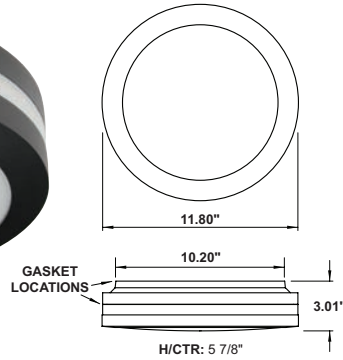

- WALL OR CEILING MOUNT
- INSECT & DUST PROOF
- ENCLOSED & GASKETED
- DIE CAST ALUMINUM
- HOSE DOWN
- IP65 RATED

166FM
Ring

SCAN FOR VIDEO

169FM
Eyelid

GUIDE: 166FMF-LR15C-BK

ITEM #	DIFFUSER	LIGHT SOURCE	COLOR	OPTION
166FM	POLYCARBONATE	LED LIGHT SOURCE	BK-Black	O-Occupancy Sensor
169FM	F-Frosted	120V LIGHTWAVE LED LR15-15W 1400lm LR22-23W 1900lm	WH-White CCT C-4K W-3K	