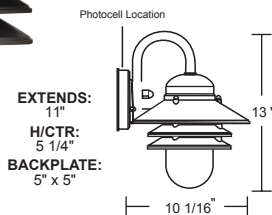

GUIDE: S75VC-WH-PC

ITEM #	DIFFUSER	LIGHT SOURCE	COLOR	OPTION
S75V	ACRYLIC C-Clear Prismatic L-Opal	INCANDESCENT (1) 60W MAX Medium Base	BK-Black WH-White	PC-Photocell
		LED LIGHT SOURCE		
		120V LIGHTWAVE LED	CCT	
		LR12-13W 1000lm	C-4K	
		E26 MEDIUM BASE LED	W-3K	
		LE26-A19 800lm		
		120-277V MULTI-VOLT LED	CCT	
		L11-11W 912lm	4K	

Title 24 & GU24 Available
(call for details)