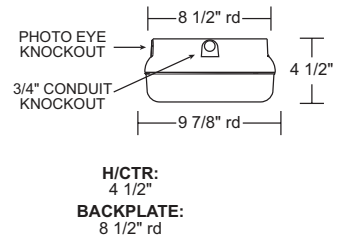

- WALL OR CEILING MOUNT
- VANDAL & INSECT RESISTANT
- LED OPTIONS
- KNOCKOUTS FOR CONDUIT
- POLYCARBONATE BASE & DIFFUSER
- OCCUPANCY SENSOR AVAILABLE

164FM-BK

GUIDE: 164FM-BK-O

ITEM #	DIFFUSER	LIGHT SOURCE	COLOR	OPTION													
164FM	POLYCARBONATE	LED LIGHT SOURCE	BK-Black	O-Occupancy Sensor													
165FM	Opal F-Frosted Prismatic	<table border="1"> <tr> <td>120V LIGHTWAVE LED</td> <td>CCT</td> </tr> <tr> <td>LR12-13W 1000lm</td> <td>C-4K</td> </tr> <tr> <td>LR15-15W 1400lm</td> <td>W-3K</td> </tr> <tr> <td colspan="2">E26 MEDIUM BASE LED</td> </tr> <tr> <td>2LE26-A19 800lm ☆</td> <td></td> </tr> <tr> <td>120-277V MULTI-VOLT LED</td> <td>CCT</td> </tr> <tr> <td>L22-22W 1824lm</td> <td>4K</td> </tr> </table>	120V LIGHTWAVE LED	CCT	LR12-13W 1000lm	C-4K	LR15-15W 1400lm	W-3K	E26 MEDIUM BASE LED		2LE26-A19 800lm ☆		120-277V MULTI-VOLT LED	CCT	L22-22W 1824lm	4K	<p>Title 24 & GU24 Available (call for details)</p>
120V LIGHTWAVE LED	CCT																
LR12-13W 1000lm	C-4K																
LR15-15W 1400lm	W-3K																
E26 MEDIUM BASE LED																	
2LE26-A19 800lm ☆																	
120-277V MULTI-VOLT LED	CCT																
L22-22W 1824lm	4K																

165FM-WH

15RP2-WH

(lamps not included)

EXTENDS: 6"

H/CTR: 2 1/2"

BACKPLATE: 9" x 5"

GUIDE: 15RP2-WH

ITEM #	LIGHT SOURCE	COLOR
15RP2	INCANDESCENT (2) 150W MAX Par 38 Lamps	WH-White