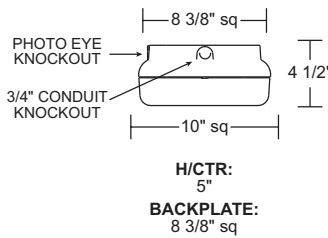

- WALL OR CEILING MOUNT
- VANDAL & INSECT RESISTANT
- LED OPTIONS
- KNOCKOUTS FOR CONDUIT
- POLYCARBONATE BASE & DIFFUSER
- OCCUPANCY SENSOR AVAILABLE

164FM-BK

GUIDE: 164FM-BK-O

ITEM #	DIFFUSER	LIGHT SOURCE	COLOR	OPTION													
164FM	POLYCARBONATE	LED LIGHT SOURCE	BK-Black	O-Occupancy Sensor													
165FM	Opal F-Frosted Prismatic	<table border="1"> <tr> <td>120V LIGHTWAVE LED</td> <td>CCT</td> </tr> <tr> <td>LR12-13W 1000lm</td> <td>C-4K</td> </tr> <tr> <td>LR15-15W 1400lm</td> <td>W-3K</td> </tr> <tr> <td colspan="2">E26 MEDIUM BASE LED</td> </tr> <tr> <td>2LE26-A19 800lm ☆</td> <td></td> </tr> <tr> <td>120-277V MULTI-VOLT LED</td> <td>CCT</td> </tr> <tr> <td>L22-22W 1824lm</td> <td>4K</td> </tr> </table>	120V LIGHTWAVE LED	CCT	LR12-13W 1000lm	C-4K	LR15-15W 1400lm	W-3K	E26 MEDIUM BASE LED		2LE26-A19 800lm ☆		120-277V MULTI-VOLT LED	CCT	L22-22W 1824lm	4K	<p>Title 24 & GU24 Available (call for details)</p>
120V LIGHTWAVE LED	CCT																
LR12-13W 1000lm	C-4K																
LR15-15W 1400lm	W-3K																
E26 MEDIUM BASE LED																	
2LE26-A19 800lm ☆																	
120-277V MULTI-VOLT LED	CCT																
L22-22W 1824lm	4K																

165FM-WH

15RP2-WH

(lamps not included)

EXTENDS: 6"

H/CTR: 2 1/2"

BACKPLATE: 9" x 5"

GUIDE: 15RP2-WH

ITEM #	LIGHT SOURCE	COLOR
15RP2	INCANDESCENT (2) 150W MAX Par 38 Lamps	WH-White