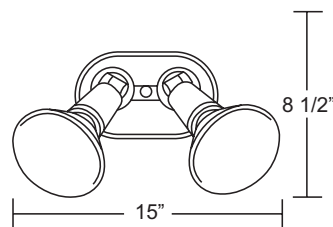

- WALL OR CEILING MOUNT
- VANDAL & INSECT RESISTANT
- LED OPTIONS
- KNOCKOUTS FOR CONDUIT
- POLYCARBONATE BASE & DIFFUSER
- OCCUPANCY SENSOR AVAILABLE

164FM-BK

GUIDE: 164FM-BK-O

ITEM #	DIFFUSER	LIGHT SOURCE	COLOR	OPTION													
164FM	POLYCARBONATE	LED LIGHT SOURCE	BK-Black	O-Occupancy Sensor													
165FM	Opal F-Frosted Prismatic	<table border="1"> <tr> <td>120V LIGHTWAVE LED</td> <td>CCT</td> </tr> <tr> <td>LR12-13W 1000lm</td> <td>C-4K</td> </tr> <tr> <td>LR15-15W 1400lm</td> <td>W-3K</td> </tr> <tr> <td colspan="2">E26 MEDIUM BASE LED</td> </tr> <tr> <td>2LE26-A19 800lm ☆</td> <td></td> </tr> <tr> <td>120-277V MULTI-VOLT LED</td> <td>CCT</td> </tr> <tr> <td>L22-22W 1824lm</td> <td>4K</td> </tr> </table>	120V LIGHTWAVE LED	CCT	LR12-13W 1000lm	C-4K	LR15-15W 1400lm	W-3K	E26 MEDIUM BASE LED		2LE26-A19 800lm ☆		120-277V MULTI-VOLT LED	CCT	L22-22W 1824lm	4K	<p>Title 24 & GU24 Available (call for details)</p>
120V LIGHTWAVE LED	CCT																
LR12-13W 1000lm	C-4K																
LR15-15W 1400lm	W-3K																
E26 MEDIUM BASE LED																	
2LE26-A19 800lm ☆																	
120-277V MULTI-VOLT LED	CCT																
L22-22W 1824lm	4K																

165FM-WH

15RP2-WH

(lamps not included)

EXTENDS: 6"

H/CTR: 2 1/2"

BACKPLATE: 9" x 5"

GUIDE: 15RP2-WH

ITEM #	LIGHT SOURCE	COLOR
15RP2	INCANDESCENT (2) 150W MAX Par 38 Lamps	WH-White