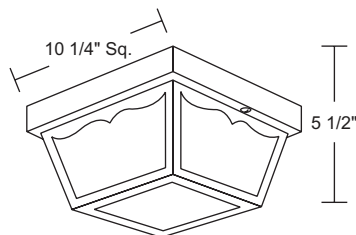

Title 24 & GU24 Available
(call for details)

156FM-BK

GUIDE: 157FM-WH

157FM-WH

Title 24 & GU24 Available
(call for details)

ITEM #	DIFFUSER	LIGHT SOURCE	COLOR	OPTION	
157FM	POLYPROPYLENE Frosted	POLYCARBONATE BACK PAN - MEDIUM BASE SOCKET			
		INCANDESCENT (2) 60W MAX Medium Base		BK-Black WH-White	
		LED LIGHT SOURCE			
		E26 MEDIUM BASE LED 2LE26-(2)A19 800lm ☆	CCT C-4K W-3K		
		ALUMINUM BACK PAN - DEDICATED LED			
		LED LIGHT SOURCE			
		120V LIGHTWAVE LED LR12-13W 1000lm ☆ LR15-15W 1400lm ☆ LR22-23W 1900lm ☆	CCT C-4K W-3K	BK-Black WH-White	O-Occupancy Sensor
		120-277V MULTI-VOLT LED L22-22W 1824lm	CCT 4K		