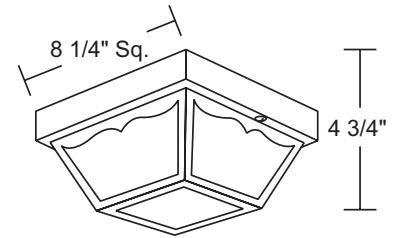

CEILING MOUNT

GUIDE: 156FM-LR12C-BK-PC

ITEM #	DIFFUSER	LIGHT SOURCE	COLOR	
156FM	POLYPROPYLENE Frosted	POLYCARBONATE BACK PAN - MEDIUM BASE SOCKET		
		INCANDESCENT (1) 60W MAX Medium Base		BK-Black WH-White
		LED LIGHT SOURCE		
		E26 MEDIUM BASE LED LE26-A19 800lm ☆	CCT C-4K W-3K	
		ALUMINUM BACK PAN - DEDICATED LED		
		LED LIGHT SOURCE		
		120V LIGHTWAVE LED LR12-13W 1000lm ☆ LR15-15W 1400lm ☆	CCT C-4K W-3K	BK-Black WH-White
		120-277V MULTI-VOLT LED L11-11W 912lm	CCT 4K	

Title 24 & GU24 Available
(call for details)

156FM-BK

GUIDE: 157FM-WH

157FM-WH

Title 24 & GU24 Available
(call for details)

ITEM #	DIFFUSER	LIGHT SOURCE	COLOR	OPTION	
157FM	POLYPROPYLENE Frosted	POLYCARBONATE BACK PAN - MEDIUM BASE SOCKET			
		INCANDESCENT (2) 60W MAX Medium Base		BK-Black WH-White	
		LED LIGHT SOURCE			
		E26 MEDIUM BASE LED 2LE26-(2)A19 800lm ☆	CCT C-4K W-3K		
		ALUMINUM BACK PAN - DEDICATED LED			
		LED LIGHT SOURCE			
		120V LIGHTWAVE LED LR12-13W 1000lm ☆ LR15-15W 1400lm ☆ LR22-23W 1900lm ☆	CCT C-4K W-3K	BK-Black WH-White	O-Occupancy Sensor
		120-277V MULTI-VOLT LED L22-22W 1824lm	CCT 4K		