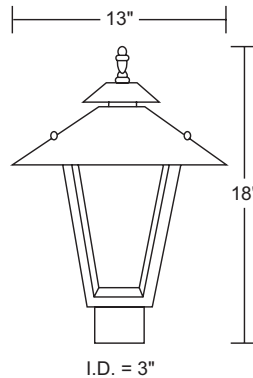

# OUTDOOR POST FIXTURE 115/116

PROJECT \_\_\_\_\_

TYPE \_\_\_\_\_

VOLTAGE \_\_\_\_\_

Wave Lighting's 115/116 adds a welcoming look to any outdoor space. This fixture can be used to comply with 2016 Title 24 Part 6 High Efficacy LED Light Source Requirements. Wave Lighting's 115/116 fits on a 3" diameter pole (sold separately) mounting hardware is included.