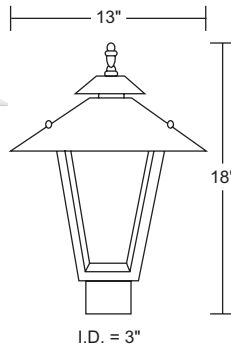

LOW VOLTAGE LED POST FIXTURE 115/116

Wave Lighting's Low Voltage Series adds a welcoming look to any outdoor space. These post fixtures fit on a 3" diameter pole (sold separately), mounting hardware is included.