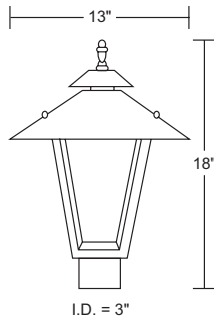

GU24 Available
(call for details)

114

Glass Chimney
Included

115C

GUIDE: 115C-LR15C

ITEM #	LENS	LIGHT SOURCE
115-White 116-Black	ACRYLIC Clear Beveled A-Amber Beveled Diamond C-Clear Beveled Diamond F-Frosted Beveled	INCANDESCENT (1) 75W MAX Medium Base
LED LIGHT SOURCE		
		120V LIGHTWAVE LED LR12-13W 1000lm LR15-15W 1400lm E26 MEDIUM BASE LED LE26-A19 800lm ☆
		CCT C-4K W-3K