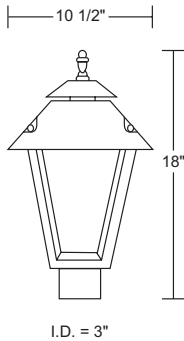

GUIDE: 106C-LR12C-PC

106
Long & Short Tail
Included

ITEM #	LENS	LIGHT SOURCE	OPTION
105-White 106-Black	ACRYLIC Clear Beveled A-Amber Beveled Diamond C-Clear Beveled Diamond F-Frosted Beveled	INCANDESCENT (1) 60W MAX Medium Base	PC-Photocell (GU24 & LED only)
LED LIGHT SOURCE			
		120V LIGHTWAVE LED LR12-13W 1000lm	CCT C-4K W-3K
		E26 MEDIUM BASE LED LE26-A19 800lm	
Title 24 & GU24 Available (call for details)			

EXTENDS:
9 3/4"
H/CTR:
11 1/2"
BACKPLATE:
5 1/2" x 5"

GUIDE: 109F-LR12W

109F

ITEM #	LENS	LIGHT SOURCE
109-White 110-Black	ACRYLIC Clear Beveled A-Amber Beveled Diamond C-Clear Beveled Diamond F-Frosted Beveled	INCANDESCENT (1) 75W MAX Medium Base
LED LIGHT SOURCE		
		120V LIGHTWAVE LED LR12-13W 1000lm
		LR15-15W 1400lm
		E26 MEDIUM BASE LED LE26-A19 800lm
Title 24 & GU24 Available (call for details)		