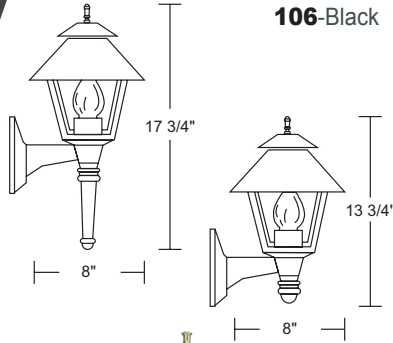

GUIDE: 106C-LR12C-PC

106
Long & Short Tail
Included

ITEM #	LENS	LIGHT SOURCE	OPTION
105-White 106-Black	ACRYLIC Clear Beveled A-Amber Beveled Diamond C-Clear Beveled Diamond F-Frosted Beveled	INCANDESCENT (1) 60W MAX Medium Base	PC-Photocell (GU24 & LED only)
LED LIGHT SOURCE			
		120V LIGHTWAVE LED LR12-13W 1000lm	CCT C-4K W-3K
		E26 MEDIUM BASE LED LE26-A19 800lm	
Title 24 & GU24 Available (call for details)			

EXTENDS:
9 3/4"
H/CTR:
11 1/2"
BACKPLATE:
5 1/2" x 5"

GUIDE: 109F-LR12W

109F

ITEM #	LENS	LIGHT SOURCE
109-White 110-Black	ACRYLIC Clear Beveled A-Amber Beveled Diamond C-Clear Beveled Diamond F-Frosted Beveled	INCANDESCENT (1) 75W MAX Medium Base
LED LIGHT SOURCE		
		120V LIGHTWAVE LED LR12-13W 1000lm
		LR15-15W 1400lm
		E26 MEDIUM BASE LED LE26-A19 800lm
Title 24 & GU24 Available (call for details)		