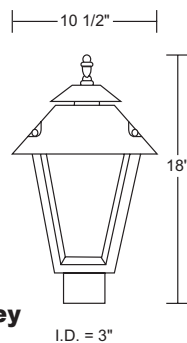

112
Glass Chimney
Included

ITEM #	LENS	LIGHT SOURCE
111-White 112-Black	ACRYLIC Clear Beveled A-Amber Beveled Diamond C-Clear Beveled Diamond F-Frosted Beveled	INCANDESCENT (1) 75W MAX Medium Base
LED LIGHT SOURCE		
		120V LIGHTWAVE LED LR12-13W 1000lm
		LR15-15W 1400lm
		E26 MEDIUM BASE LED LE26-A19 800lm
Title 24 & GU24 Available (call for details)		

Posts accommodate Photo Control 320 or 688. See page 69. Posts sold separately.

SPEC SHEETS AND IES FILES AVAILABLE ONLINE. Specifications subject to change without notice. LED option information on page 6.