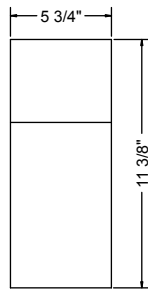

VISION³ LIGHTING

Multi-Tap Transformer **MODEL XM2** 120 VAC, 100/300/600/900/1200 Watt Magnetic Transformers

Specifications:

100W version:

Construction

100W landscape lighting transformer with two voltage outputs: 12V and 15V. 15V tap is provided to help reduce voltage drop and increase lamp brilliance. Packaged in a stainless steel NEMA style rain tight enclosure with enclosed wiring terminals and removable cover. Unit includes side wiring access through two 1/2" and 3/4" double knockouts, and one 1 1/4" and 1 1/2" double EKO on a swing down bottom. Optional features include removable timer and field installed or remote photocell.

Specifications

- 100 Watt - single circuit output.
- NEMA style rain tight keyhole mount stainless steel enclosure.
- Wiring compartment with input and output terminals.
- Complete wiring instructions.
- 24-hour removable timer option.
- Field installed or remote photocell option.
- X-10 remote control compatible.
- 6' outdoor line cord.
- Two voltage output taps, 12 and 15 Volts.
- Low voltage circuit breaker.
- UL tested & certified to US and Canadian safety standards.

300W, 600W, 900W 1200W versions:

Construction

Landscape lighting transformer with multiple voltage outputs. Multi-tap output is from 11 to 15 Volts in 300, 600, 900, and 1200 Watts. Packaged in a stainless steel NEMA 3R rain tight enclosure with enclosed wiring terminals, hinged lockable cover and up to five 1/2" and 3/4" knockouts - bottom and side entry. Optional features include removable timer and field installed or remote photocell.

Specifications