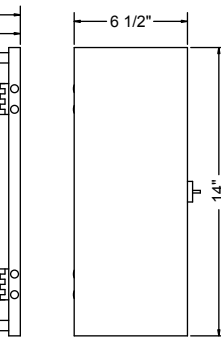

VISION³ LIGHTING

Multi-Tap Transformer **MODEL XM2** 120 VAC, 100/300/600/900/1200 Watt Magnetic Transformers

Specifications:

100W version:

Construction

100W landscape lighting transformer with two voltage outputs: 12V and 15V. 15V tap is provided to help reduce voltage drop and increase lamp brilliance. Packaged in a stainless steel NEMA style rain tight enclosure with enclosed wiring terminals and removable cover. Unit includes side wiring access through two 1/2" and 3/4" double knockouts, and one 1 1/4" and 1 1/2" double EKO on a swing down bottom. Optional features include removable timer and field installed or remote photocell.

Specifications

- 100 Watt - single circuit output.
- NEMA style rain tight keyhole mount stainless steel enclosure.
- Wiring compartment with input and output terminals.
- Complete wiring instructions.
- 24-hour removable timer option.
- Field installed or remote photocell option.
- X-10 remote control compatible.
- 6' outdoor line cord.
- Two voltage output taps, 12 and 15 Volts.
- Low voltage circuit breaker.
- UL tested & certified to US and Canadian safety standards.

300W, 600W, 900W 1200W versions:

Construction

Landscape lighting transformer with multiple voltage outputs. Multi-tap output is from 11 to 15 Volts in 300, 600, 900, and 1200 Watts. Packaged in a stainless steel NEMA 3R rain tight enclosure with enclosed wiring terminals, hinged lockable cover and up to five 1/2" and 3/4" knockouts - bottom and side entry. Optional features include removable timer and field installed or remote photocell.

Specifications