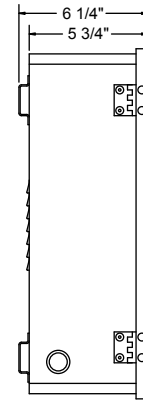

Specifications

- 100 Watt - single circuit output.
- NEMA style rain tight keyhole mount stainless steel enclosure.
- Wiring compartment with input and output terminals.
- Complete wiring instructions.
- 24-hour removable timer option.
- Field installed or remote photocell option.
- X-10 remote control compatible.
- 6' outdoor line cord.
- Two voltage output taps, 12 and 15 Volts.
- Low voltage circuit breaker.
- UL tested & certified to US and Canadian safety standards.

Specifications

- 300 Watt - single circuit output. 600 Watt - dual circuit output. 900 Watt - 3 circuit output. 1200 Watt - 4 circuit output.
- NEMA style rain tight keyhole mount stainless steel enclosure.
- Wiring compartment with input and output terminals.
- Complete wiring instructions.
- 24-hour removable timer option.
- Field installed or remote photocell option.
- X-10 remote control compatible.
- 6' outdoor line cord.
- Multiple voltage output taps, 11-15 Volts.
- Low voltage circuit breaker. 1 circuit breaker per circuit on multiple circuit models.
- UL tested & certified to US and Canadian safety standards.

Note: Some direct burial and 277V options are available. Contact your Vision3 Lighting sales representative for more information.

100 Watt

300 Watt

600, 900, & 1200 Watt

Ordering Information:

Model	Wattage	Voltage ¹	Options
XM2 - Magnetic Transformer	100 - 100 Watts 300 - 300 Watts 600 - 600 Watts 900 - 900 Watts 1200 - 1200 Watts	120 - 120 Volts	T - 24-hour Removable Timer P - Built in Photocell TP - 24-hour Removable Timer and Built in Photocell