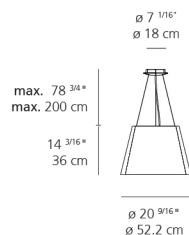

Dimensions

Packaging

2 Boxes

1 x 9-9/16" x 14-11/16" x 20-15/16" / 5.51 lbs - 24 cm x 37 cm x 53 cm / 2.5 kg

1 x 21-3/4" x 21-3/4" x 15-13/16" / 5.29 lbs - 55 cm x 55 cm x 40 cm / 2.4 kg

Light distribution