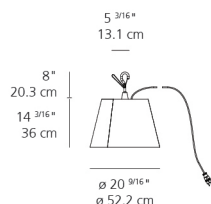

Colors & Finishes

- Dove grey (Diffuser)
- Aluminum (Hook)

Materials

- Base and body in aluminum
- Diffuser in Paola Lenti Thua outdoor fabric

Features & Accessories

- Structural elements of Tolomeo floor reinforced for outdoor use
- Lighting source fitted inside a transparent IP65 plastic unit that recalls old lanterns
- Cord length is 16 feet 5 inches (5m)

Dimensions

Packaging

2 Boxes

1 x 9-9/16" x 14-11/16" x 20-15/16" / 5.51 lbs - 24 cm x 37 cm x 53 cm / 2.5 kg

1 x 21-3/4" x 21-3/4" x 15-13/16" / 5.29 lbs - 55 cm x 55 cm x 40 cm / 2.4 kg

Light distribution