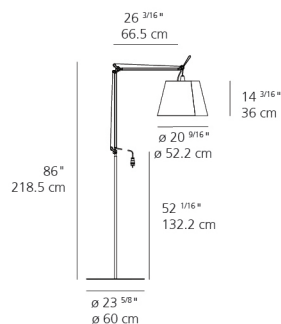

Dimensions

Packaging

4 Boxes

- 1 x 42-5/8" x 16-5/8" x 9-9/16" / 9.15 lbs - 108 cm x 42 cm x 24 cm / 4.15 kg
- 1 x 21-3/4" x 21-3/4" x 15-13/16" / 5.29 lbs - 55 cm x 55 cm x 40 cm / 2.4 kg
- 1 x 28" x 28" x 4-13/16" / 34.39 lbs - 71 cm x 71 cm x 12 cm / 15.6 kg
- 1 x 50-7/8" x 1-11/16" x 1-11/16" / 3.31 lbs - 129 cm x 4 cm x 4 cm / 1.5 kg

Light distribution

Diffused

Luminaire weight

45.64 lbs / 20.7 kg

Warranty