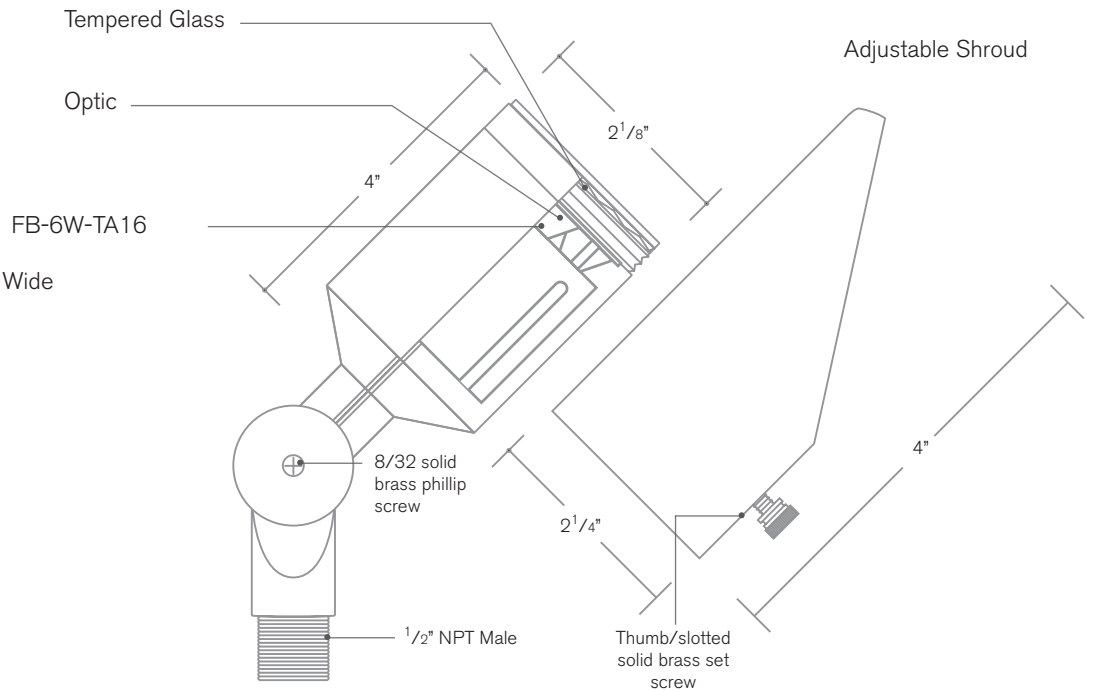

## SPECIFICATION FEATURES

Model: **Titan**

- Finish:** Our naturally etched finishes will withstand the test of time. All finishes are individually treated insuring consistency. Our meticulous application results in a fixture that truly becomes "a one of a kind".
- Electrical:** Available in 12V-15V or 120V
- Labels:** ETL Standard Wet Label  
C-ETL

### Directional Light

#### DESCRIPTION

- Model#:** Titan
- Material:** Solid Brass
- Finish:** PVDS
- Electrical:** 12V-15V or 120V
- Engine:** FB-6W-TA16
- Lumens:** 300
- Color Temp:** 2700K
- Optic:** Spot, Flood, Wide Flood, Wide Angle Flood
- Mounting:** 1/2" NPT.