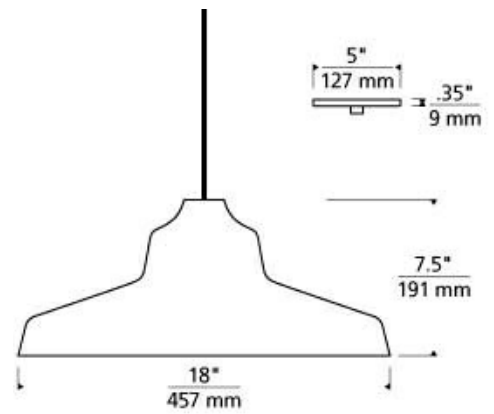

## SPECIFICATIONS

HARDWARE MATERIAL	Metal
SHADE MATERIAL	Aluminum
NET WEIGHT	2 lbs
HEIGHT	7.5in
WIDTH	18in
LENGTH	18in
UP LIGHT / DOWN LIGHT / BOTH?	
WET LISTED	
DAMP LISTED	Yes
DRY LISTED	
MIN. HANGING HEIGHT	13.85in
MAX HANGING HEIGHT	103.85in
TOTAL CORD LENGTH	96in
TOTAL STEM LENGTH	
STEM QTY	
SLOPED CEILING ADAPTABLE?	Yes 45° Max
GENERAL LISTING	ETL Listed
INCLUDES	