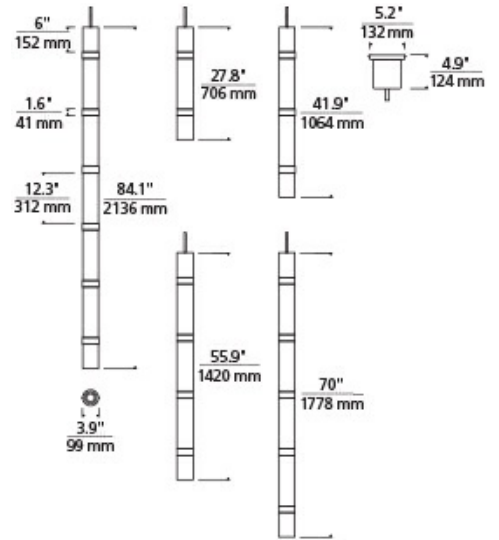

5-Glass/Black

LAMPING

4 Glass. 120 volt, 40 watts, 2800 delivered lumens, 3000K, LED linear module. 5 Glass. 120 volt, 54 watts, 3800 delivered lumens, 3000K, LED linear module. 6 Glass. 120 volt, 68 watts, 4800 delivered lumens, 3000K, LED linear module. 7 Glass. 120 volt, 82 watts, 5800 delivered lumens, 3000K, LED linear module. Dimmable with most LED compatible ELV and Triac dimmers. Includes two 6 inch & four 12 inch stems in coordinating finish. Can be installed on a sloped ceiling up to 45°.

700TDWIT _____

JOB NAME _____

NOTES _____

WIT PENDANT

SPECIFICATIONS

HARDWARE MATERIAL	Metal
SHADE MATERIAL	Glass
NET WEIGHT	6 lbs
HEIGHT	27.8in
WIDTH	3.9in
LENGTH	3.9in
UP LIGHT / DOWN LIGHT / BOTH?	
WET LISTED	
DAMP LISTED	Yes
DRY LISTED	
MIN. HANGING HEIGHT	33.8in
MAX HANGING HEIGHT	87.8in
TOTAL CORD LENGTH	
TOTAL STEM LENGTH	Up to 60in
STEM QTY	6
SLOPED CEILING ADAPTABLE?	Yes 45° Max
GENERAL LISTING	ETL Listed
INCLUDES	

LAMPING SPECIFICATIONS

	LED LAMP	INTEGRATED LED	NON LED	NO LAMP
DELIVERED LUMENS		1706.0 2672.0 3638.0 4604.0 5570.0		
WATTS		42.5 62.2 81.9 101.6 121.3		
MAX WATTAGE PER BULB		42.5W		
INPUT VOLTAGE		Universal 120V-277VV		
DIMMING TYPE*		ELV, TRIAC		
CCT		3000K		
CRI		90 CRI		
LED LIFETIME				
L70		>50000		
AVERAGE BULB HOURS				
FIELD SERVICEABLE LED				
LAMP BASE		Integrated LED		
LAMP SHAPE		Integrated LED		
LAMP INCLUDED?		True		
WARRANTY**		5 Years		