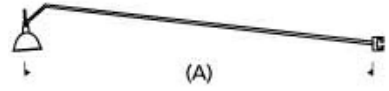

WALLY LITE HEAD

SPECIFICATIONS

HARDWARE MATERIAL	
SHADE MATERIAL	
NET WEIGHT	0.22 lbs
HEIGHT	2in
WIDTH	1in
LENGTH	12in
BEAM SPREAD	
UP LIGHT / DOWN LIGHT / BOTH?	
WET LISTED	
DAMP LISTED	
DRY LISTED	
MIN. HANGING HEIGHT	
MAX HANGING HEIGHT	
TOTAL CORD LENGTH	
SLOPED CEILING ADAPTABLE?	No
GENERAL LISTING	ETL Listed
INCLUDES	

LAMPING SPECIFICATIONS

	LED LAMP	INTEGRATED LED	NON LED	NO LAMP
DELIVERED LUMENS				
WATTS				
MAX WATTAGE PER BULB			75W	
INPUT VOLTAGE			12V	
DIMMING TYPE*			ELV	
CCT				
CRI				
LED LIFETIME				
L70				
AVERAGE BULB HOURS				
FIELD SERVICEABLE LED				
LAMP BASE				
LAMP SHAPE				
LAMP INCLUDED?				
WARRANTY**			1 Year	

*Dimming information available at www.techlighting.com/Downloads#dimming

** Visit techlighting.com for specific warranty limitations and details.

T20 / T24 / JA8 INFORMATION

	Integrated LED	Replacement LED Lamp	No Lamp *
This product can be used to comply with California Building Energy Efficiency Standards 2016 Title 24 Part 6 / JA8.			N/A
This product can be used to comply with California Appliance Efficiency Standards 2016 Title 20 and may be shipped to and sold in California.			Yes

* If a light fixture or component does not include a lamp or light source, it is the responsibility of the customer to select a lamp that meets the T24 and T20 requirements.