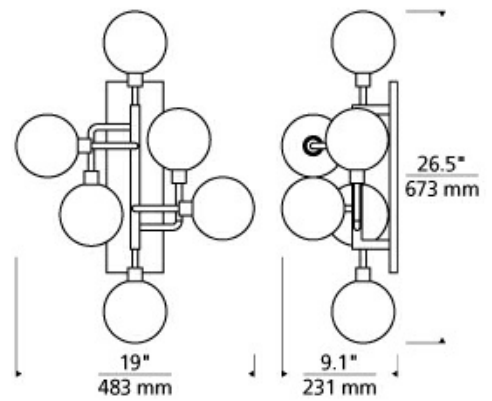

Opal/Brass version only available with LED930.
Mirrored Smoke/Polished Nickel version only available with LED927.

700WSVGO _____

JOB NAME _____

NOTES _____

SPECIFICATIONS

HARDWARE MATERIAL	Metal
SHADE MATERIAL	Glass
NET WEIGHT	5.5 lbs
HEIGHT	26.5in
WIDTH	9.1in
LENGTH	19in
MIN. EXTENSION FROM WALL	9.1in
UP LIGHT / DOWN LIGHT / BOTH?	
WET LISTED	
DAMP LISTED	Yes
DRY LISTED	
UP / DOWN	
HORIZONTAL / VERTICAL	
WALL / CEILING MOUNT	
GENERAL LISTING	ETL Listed
ADA COMPLIANT	
INCLUDES	

LAMPING SPECIFICATIONS

	LED LAMP	INTEGRATED LED	NON LED	NO LAMP
DELIVERED LUMENS	Opal/Brass : 2021.0 Smoke/Polished Nickel : 900			
WATTS	Opal/Brass : 5W Smoke/Polished Nickel : 2W			
MAX WATTAGE PER BULB	5W		5W	
INPUT VOLTAGE	120V		120V	
DIMMING TYPE*	ELV, TRIAC		ELV, TRIAC	
CCT	Opal/Brass : 3000K Smoke/Polished Nickel : 2700K			
CRI	90 CRI			
LED LIFETIME				
L70	>25000			
AVERAGE BULB HOURS				
FIELD SERVICEABLE LED				
LAMP BASE	Opal/Brass : G9 Smoke/Polished Nickel : E12 Candelabra Base		Opal/Brass : G9 Smoke/Polished Nickel : E12 Candelabra Base	
LAMP SHAPE	Opal/Brass : T4 Smoke/Polished Nickel : T6		Opal/Brass : T4 Smoke/Polished Nickel : T6	
LAMP INCLUDED?	True		False	
WARRANTY**	1 Year		1 Year	