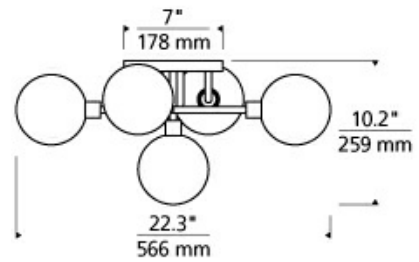

Opal/Brass version only available with LED930.
Mirrored Smoke/Polished Nickel version only available with LED927.

700FMVGO _____

JOB NAME _____

NOTES _____

VIAGGIO FLUSH MOUNT

SPECIFICATIONS

HARDWARE MATERIAL	Metal
SHADE MATERIAL	Glass
NET WEIGHT	4 lbs
HEIGHT	10.2in
WIDTH	18in
LENGTH	22.3in
UP LIGHT / DOWN LIGHT / BOTH?	
WET LISTED	
DAMP LISTED	Yes
DRY LISTED	
WALL / CEILING MOUNT	
GENERAL LISTING	ETL Listed
INCLUDES	

LAMPING SPECIFICATIONS

	LED LAMP	INTEGRATED LED	NON LED	NO LAMP
DELIVERED LUMENS	Opal/Brass : 1962.0 Smoke/Polished Nickel : 750			
WATTS	Opal/Brass : 5W Smoke/Polished Nickel : 2W			
MAX WATTAGE PER BULB	5W		5W	
INPUT VOLTAGE	120V		120V	
DIMMING TYPE*	ELV, TRIAC		ELV, TRIAC	
CCT	Opal/Brass : 3000K Smoke/Polished Nickel : 2700K			
CRI	90 CRI			
LED LIFETIME				
L70	>25000			
AVERAGE BULB HOURS				
FIELD SERVICEABLE LED				
LAMP BASE	Opal/Brass : G9 Smoke/Polished Nickel : E12 Candelabra Base		Opal/Brass : G9 Smoke/Polished Nickel : E12 Candelabra Base	
LAMP SHAPE	Opal/Brass : T4 Smoke/Polished Nickel : T6		Opal/Brass : T4 Smoke/Polished Nickel : T6	
LAMP INCLUDED?	True		False	
WARRANTY**	1 Year		1 Year	