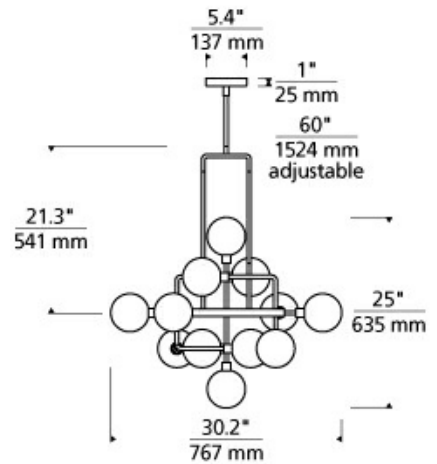

Opal / Brass

LAMPING

No Lamp Opal glass rated for (12) 5 watt max G9 Bi-Pin lamps (Not Included). No Lamp Smoke glass rated for (12) 5 watt max candelabra base E12 lamps (Not Included). LED Opal glass includes (12) 120 volt 4.5 watt, 4329.2 total delivered lumens, 3000K, LED G9 Bi-Pin lamps. Smoke glass includes (12) 120 volt 2 watt, 1368 total delivered lumens, 2700K, candelabra base LED E12 lamps. Dimmable with most LED compatible ELV and TRIAC dimmers. Fixture provided with 60 inches of variable rigid stems (includes (2) 6" and (4) 12") in coordinating finish. Can be installed on sloped ceiling up to 45°.

Opal/Brass version only available with LED930.
Mirrored Smoke/Polished Nickel version only available with LED927.

700VGO _____

JOB NAME _____

NOTES _____

VIAGGIO CHANDELIER

SPECIFICATIONS

HARDWARE MATERIAL	Metal
SHADE MATERIAL	Glass
NET WEIGHT	20 lbs
HEIGHT	34.3in
WIDTH	30.2in
LENGTH	30.2in
UP LIGHT / DOWN LIGHT / BOTH?	
WET LISTED	
DAMP LISTED	Yes
DRY LISTED	
MIN. HANGING HEIGHT	43.2in
MAX HANGING HEIGHT	100.3in
TOTAL CORD LENGTH	
TOTAL STEM LENGTH	Up to 60in
STEM QTY	6
SLOPED CEILING ADAPTABLE?	Yes 45° Max
GENERAL LISTING	ETL Listed
INCLUDES	

LAMPING SPECIFICATIONS

	LED LAMP	INTEGRATED LED	NON LED	NO LAMP
DELIVERED LUMENS	Opal/Brass : 4329.0 Smoke/Polished Nickel : 1800			
WATTS	Opal/Brass : 5W Smoke/Polished Nickel : 2W			
MAX WATTAGE PER BULB	5W		5W	
INPUT VOLTAGE	120V		120V	
DIMMING TYPE*	ELV, TRIAC		ELV, TRIAC	
CCT	Opal/Brass : 3000K Smoke/Polished Nickel : 2700K			
CRI	90 CRI			
LED LIFETIME				
L70	>25000			
AVERAGE BULB HOURS				
FIELD SERVICEABLE LED				
LAMP BASE	Opal/Brass : G9 Smoke/Polished Nickel : E12 Candelabra Base		Opal/Brass : G9 Smoke/Polished Nickel : E12 Candelabra Base	
LAMP SHAPE	Opal/Brass : T4 Smoke/Polished Nickel : T6		Opal/Brass : T4 Smoke/Polished Nickel : T6	
LAMP INCLUDED?	True		False	
WARRANTY**	1 Year		1 Year	