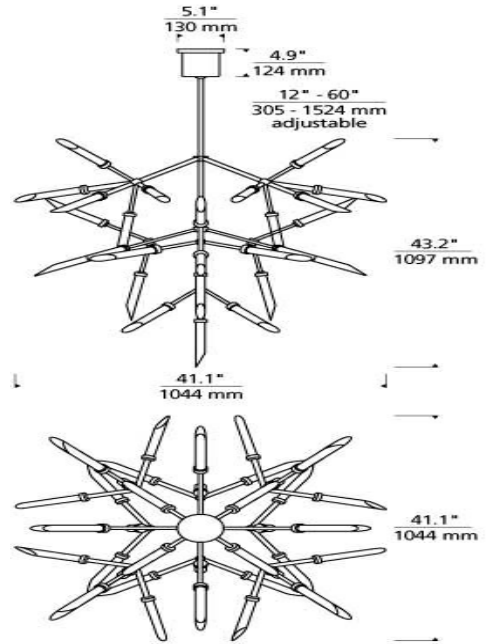

Frost/Matte Black

LAMPING

Includes (45) 2.6 watt, 91 delivered lumen (4113 total delivered lumens), 2700K, LED modules. Fixture ships with 60 inches of variable rigid stems (one 12 inch & two 24 inch) in coordinating finish. Dimmable with most LED compatible ELV dimmers. Can be installed on a sloped ceiling up to 35°.

NOTES _____

SPUR GRANDE CHANDELIER

SPECIFICATIONS

HARDWARE MATERIAL	Metal
SHADE MATERIAL	Glass
NET WEIGHT	16 lbs
HEIGHT	43.2in
WIDTH	41.1in
LENGTH	41.1in
UP LIGHT / DOWN LIGHT / BOTH?	
WET LISTED	
DAMP LISTED	Yes
DRY LISTED	
MIN. HANGING HEIGHT	56in
MAX HANGING HEIGHT	104in
TOTAL CORD LENGTH	
TOTAL STEM LENGTH	Up to 60in
STEM QTY	6
SLOPED CEILING ADAPTABLE?	Yes 35° Max
GENERAL LISTING	ETL Listed
INCLUDES	