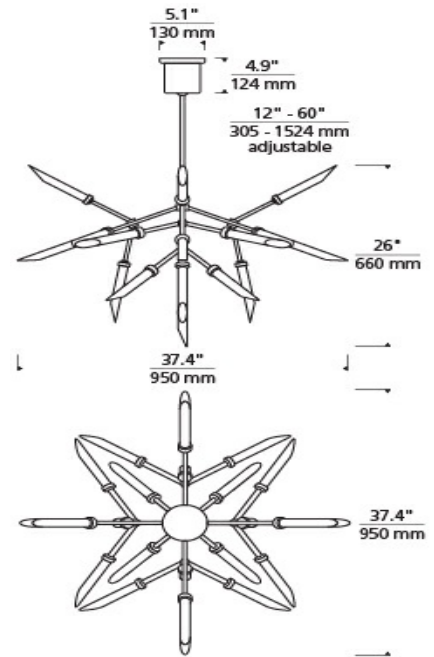

## LAMPING

Includes (25) 2.6 watt, 91 delivered lumen (2285 total delivered lumens), 2700K, LED modules. Fixture provided with 60 inches of variable rigid stems (includes one 12 inch & two 24 inch stems) in coordinating finish. Dimmable with most LED compatible ELV dimmers. Can be installed on a sloped ceiling up to 35°.

## SPECIFICATIONS

HARDWARE MATERIAL	Metal
SHADE MATERIAL	Glass
NET WEIGHT	12 lbs
HEIGHT	26in
WIDTH	37.4in
LENGTH	37.4in
UP LIGHT / DOWN LIGHT / BOTH?	
WET LISTED	
DAMP LISTED	Yes
DRY LISTED	
MIN. HANGING HEIGHT	38.1in
MAX HANGING HEIGHT	86.1in
TOTAL CORD LENGTH	
TOTAL STEM LENGTH	Up to 60in
STEM QTY	6
SLOPED CEILING ADAPTABLE?	Yes 35° Max
GENERAL LISTING	ETL Listed
INCLUDES	