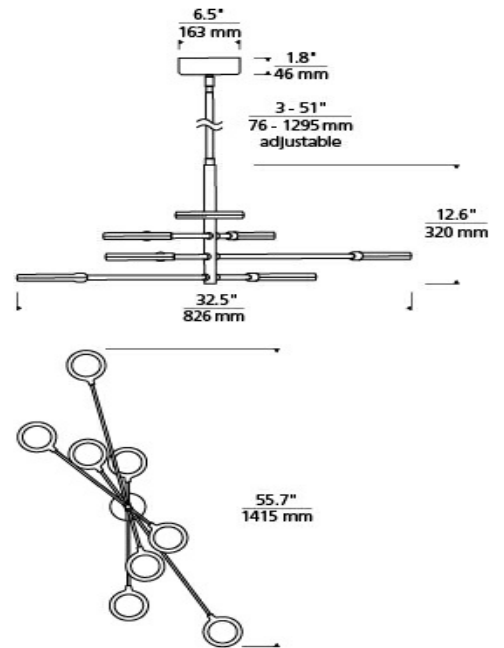

## LAMPING

Includes three 12" stems, two 6" stems and one 3" stem. LED includes (8) 6.3 watt, 60 watts total, 3011 total delivered lumens 90 CRI 3000K LED module. Dimmable with a low-voltage electronic dimmer. 120v or 277v. Can be installed on a sloped ceiling up to 45°.

## SPECIFICATIONS

HARDWARE MATERIAL	Metal
SHADE MATERIAL	Aluminum
NET WEIGHT	10.5 lbs
HEIGHT	12.6in
WIDTH	41.95in
LENGTH	55.7in
UP LIGHT / DOWN LIGHT / BOTH?	
WET LISTED	
DAMP LISTED	
DRY LISTED	
MIN. HANGING HEIGHT	17.4in
MAX HANGING HEIGHT	65.4in
TOTAL CORD LENGTH	
TOTAL STEM LENGTH	Up to 51in
STEM QTY	6
SLOPED CEILING ADAPTABLE?	Yes 45° Max
GENERAL LISTING	ETL Listed
INCLUDES	