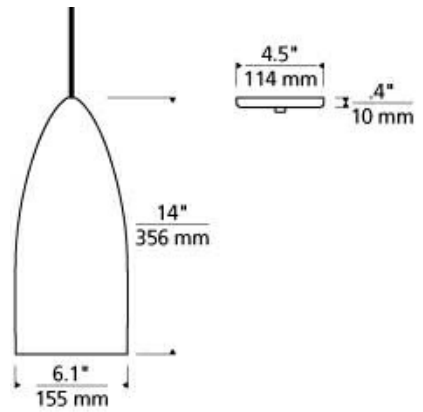

700 _____ SIG _____

JOB NAME _____

NOTES _____

SIGNAL PENDANT

SPECIFICATIONS

HARDWARE MATERIAL	Metal
SHADE MATERIAL	Metal
NET WEIGHT	1.5 lbs
HEIGHT	14in
WIDTH	6.1in
LENGTH	6.1in
UP LIGHT / DOWN LIGHT / BOTH?	
WET LISTED	
DAMP LISTED	Yes
DRY LISTED	
MIN. HANGING HEIGHT	20.5in
MAX HANGING HEIGHT	86.5in
TOTAL CORD LENGTH	72in
TOTAL STEM LENGTH	
STEM QTY	
SLOPED CEILING ADAPTABLE?	Yes 45° Max
GENERAL LISTING	ETL Listed
INCLUDES	