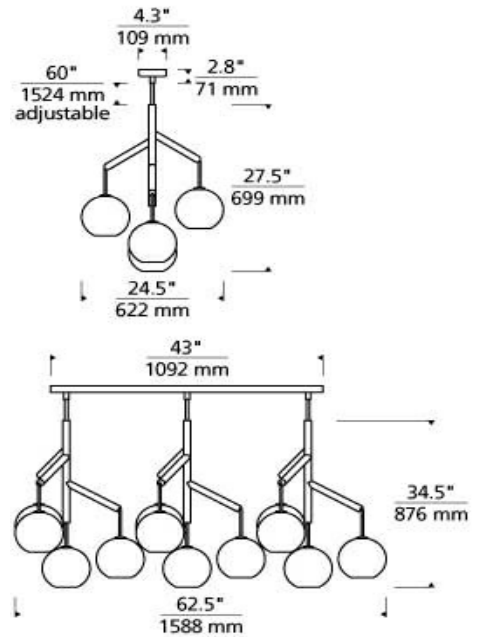

## LAMPING

Rated for up to (12) 60 watt max E26 medium based lamp (Lamp Not Included). LED includes (12) 3.5 watt, 3600 delivered lumens 2700K, medium base LED vintage radio lamp. Fixture provided with five feet of variable rigid stems (includes four 12" stems & two 6" stems). Ships with 9 inches of field-cuttable black cloth cord. Dimmable with most LED compatible ELV and TRIAC dimmers.

## SPECIFICATIONS

HARDWARE MATERIAL	Metal
SHADE MATERIAL	Glass
NET WEIGHT	21 lbs
HEIGHT	30in
WIDTH	24.5in
LENGTH	62.5in
UP LIGHT / DOWN LIGHT / BOTH?	
WET LISTED	
DAMP LISTED	Yes
DRY LISTED	
MIN. HANGING HEIGHT	43.1in
MAX HANGING HEIGHT	97.1in
TOTAL CORD LENGTH	9in
TOTAL STEM LENGTH	Up to 180in
STEM QTY	18
SLOPED CEILING ADAPTABLE?	Yes 45° Max
GENERAL LISTING	ETL Listed
INCLUDES	