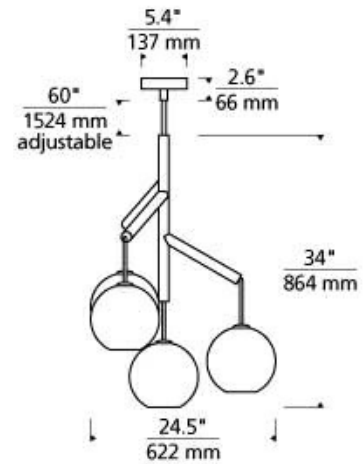

Clear/Satin Nickel

LAMPING

Rated for up to (4) 60 watt max E26 medium based lamps (Lamps Not Included). LED includes (4) 3.5 watt, (1200 delivered lumens 2700K, medium base LED vintage radio lamps. Fixture provided with sixty inches of variable rigid stems (includes four 12" stems & two 6" stems). Ships with 9 inches of field-cuttable black cloth cord. Dimmable with most LED compatible ELV and TRIAC dimmers. Can be installed on a sloped ceiling up to 45°.

700SDNMP _____

JOB NAME _____

NOTES _____

SEDONA SINGLE CHANDELIER

SPECIFICATIONS

HARDWARE MATERIAL	Metal
SHADE MATERIAL	Glass
NET WEIGHT	7.5 lbs
HEIGHT	30in
WIDTH	24.5in
LENGTH	24.5in
UP LIGHT / DOWN LIGHT / BOTH?	
WET LISTED	
DAMP LISTED	Yes
DRY LISTED	
MIN. HANGING HEIGHT	43.1in
MAX HANGING HEIGHT	97.1in
TOTAL CORD LENGTH	9in
TOTAL STEM LENGTH	Up to 60in
STEM QTY	6
SLOPED CEILING ADAPTABLE?	Yes 45° Max
GENERAL LISTING	ETL Listed
INCLUDES	