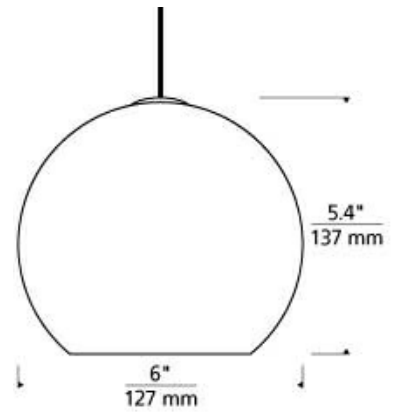

## SPECIFICATIONS

HARDWARE MATERIAL	Metal
SHADE MATERIAL	Glass
NET WEIGHT	3 lbs
HEIGHT	5.4in
WIDTH	6in
LENGTH	6in
UP LIGHT / DOWN LIGHT / BOTH?	
WET LISTED	
DAMP LISTED	
DRY LISTED	
MIN. HANGING HEIGHT	11.9in
MAX HANGING HEIGHT	77.9in
SLOPED CEILING ADAPTABLE?	Yes 45° Max
GENERAL LISTING	ETL Listed
INCLUDES	