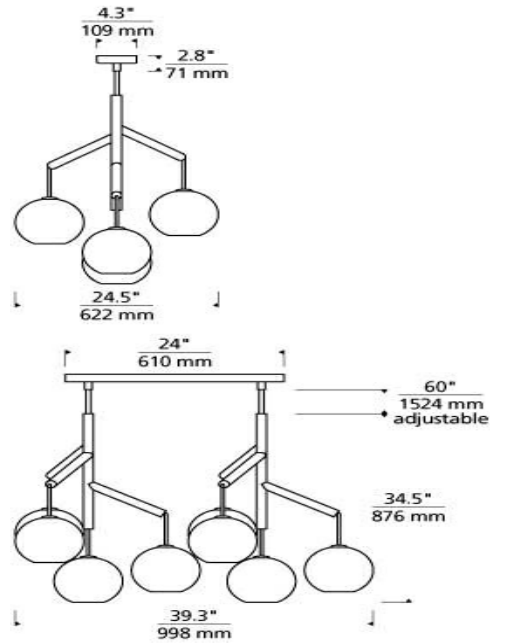

Clear/Aged Brass

LAMPING

Rated for up to (8) 60 watt max E26 medium based lamps (Lamps Not Included). LED includes (8) 3.5 watt, 2400 delivered lumens 2700K, medium base LED vintage radio lamps. Fixture provided with sixty inches of variable rigid stems (includes four 12" stems & two 6" stems). Ships with 9 inches of field-cuttable black cloth cord. Dimmable with most LED compatible ELV and TRIAC dimmers. Can be installed on a sloped ceiling up to 45°.

700SDNMP _____

JOB NAME _____

NOTES _____

SEDONA DOUBLE CHANDELIER

SPECIFICATIONS

HARDWARE MATERIAL	Metal
SHADE MATERIAL	Glass
NET WEIGHT	16 lbs
HEIGHT	30in
WIDTH	24.5in
LENGTH	39.3in
UP LIGHT / DOWN LIGHT / BOTH?	
WET LISTED	
DAMP LISTED	Yes
DRY LISTED	
MIN. HANGING HEIGHT	43.1in
MAX HANGING HEIGHT	97.1in
TOTAL CORD LENGTH	9in
TOTAL STEM LENGTH	Up to 120in
STEM QTY	12
SLOPED CEILING ADAPTABLE?	Yes 45° Max
GENERAL LISTING	ETL Listed
INCLUDES	