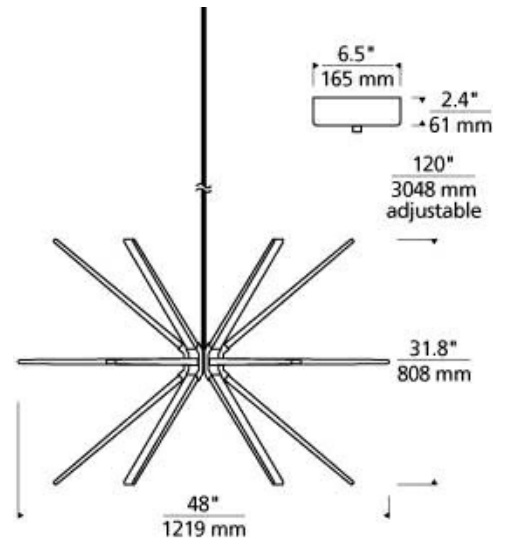

JOB NAME _____

NOTES _____

PHOTON 48 CHANDELIER

SPECIFICATIONS

HARDWARE MATERIAL	Metal
SHADE MATERIAL	Acrylic
NET WEIGHT	19 lbs
HEIGHT	31.8in
WIDTH	48in
LENGTH	48in
UP LIGHT / DOWN LIGHT / BOTH?	
WET LISTED	
DAMP LISTED	Yes
DRY LISTED	
MIN. HANGING HEIGHT	58.2in
MAX HANGING HEIGHT	144.2in
TOTAL CORD LENGTH	120in
TOTAL STEM LENGTH	
STEM QTY	
SLOPED CEILING ADAPTABLE?	Yes 45° Max
GENERAL LISTING	ETL Listed
INCLUDES	