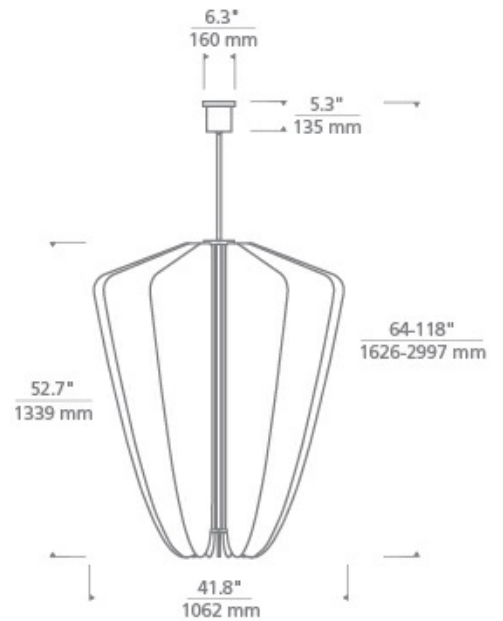

## LAMPING

Includes 80.8 watts, 6806 total delivered lumens, 3000K LED modules. Dimmable with most LED compatible ELV and Triac dimmers. Ships with (4) 12" and (2) 6" rigid stems in coordinating finish. Can be installed on a sloped ceiling up to 20°. 120V-277V.

## ORDERING INFORMATION

700NYR	SHAPE OR SIZE	FINISH	LAMP
	42 42" DIAMETER	B NIGHTSHADE BLACK BR PLATED BRASS	-LED930 INTEGRATED LED 90 CRI 3000K 120V-277V UNV

700NYR \_\_\_\_\_

JOB NAME \_\_\_\_\_

NOTES \_\_\_\_\_

## SPECIFICATIONS

HARDWARE MATERIAL	Aluminum
SHADE MATERIAL	Acrylic
NET WEIGHT	94 lbs
HEIGHT	52.7in
WIDTH	42.2in
LENGTH	42.2in
UP LIGHT / DOWN LIGHT / BOTH?	
WET LISTED	
DAMP LISTED	Yes
DRY LISTED	
MIN. HANGING HEIGHT	64in
MAX HANGING HEIGHT	118in
TOTAL CORD LENGTH	
TOTAL STEM LENGTH	Up to 60in
STEM QTY	6
SLOPED CEILING ADAPTABLE?	Yes 20° Max
GENERAL LISTING	ETL Listed
INCLUDES	