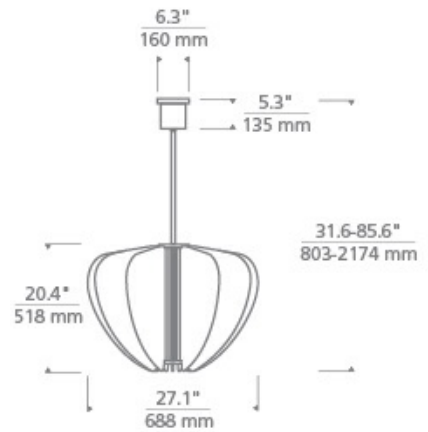

Plated Brass

LAMPING

Includes 59.4 watts, 4440 total delivered lumens, 3000K LED modules. Dimmable with most LED compatible ELV and Triac dimmers. Ships with (4) 12" and (2) 6" rigid stems in coordinating finish. Can be installed on a sloped ceiling up to 20°. 120V-277V.

Plated Brass

Nightshade Black

Nightshade Black
3/4 view

ORDERING INFORMATION

700NYR	SHAPE OR SIZE	FINISH	LAMP
	28 28" DIAMETER	B NIGHTSHADE BLACK BR PLATED BRASS	-LED930 INTEGRATED LED 90 CRI 3000K 120V-277V UNV

700NYR _____

JOB NAME _____

NOTES _____

NYRA 28 CHANDELIER

SPECIFICATIONS

HARDWARE MATERIAL	Aluminum
SHADE MATERIAL	Acrylic
NET WEIGHT	31 lbs
HEIGHT	20.4in
WIDTH	27.4in
LENGTH	27.4in
UP LIGHT / DOWN LIGHT / BOTH?	
WET LISTED	
DAMP LISTED	Yes
DRY LISTED	
MIN. HANGING HEIGHT	31.6in
MAX HANGING HEIGHT	85.6in
TOTAL CORD LENGTH	
TOTAL STEM LENGTH	Up to 60in
STEM QTY	6
SLOPED CEILING ADAPTABLE?	Yes 20° Max
GENERAL LISTING	ETL Listed
INCLUDES	