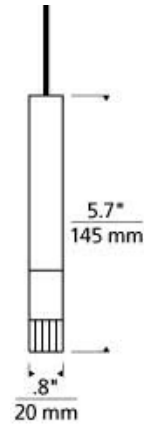

Aged Brass

LAMPING

Includes 1.2 watt, 67.6 total delivered lumen, 2700K LED module and six feet of field-cutttable cable. Dimmable with most LED compatible ELV or Triac dimmers. Ships with 6 feet of field-cutttable cable. Aged brass ships with bronze cable. Chrome and Satin nickel finish with Satin cable.

Satin Nickel

Aged Brass

ORDERING INFORMATION

700	SYSTEM	MXY	FINISH	LAMP
	FJ FREEJACK		R AGED BRASS	-LED927 LED 90 CRI 2700K
	KL KABLE LITE		S SATIN NICKEL	
	MP MONOPOINT			
	MO MONORAIL			

Note. Note. MP includes 4" Round Flush Canopy.
 Chrome not offered on Monorail & Two-Circuit Monorail.
 Aged Brass not offered with Kable Lite or Two-Circuit Monorail.

700 _____ MXY _____

JOB NAME _____

NOTES _____

SPECIFICATIONS

HARDWARE MATERIAL

SHADE MATERIAL	Metal
NET WEIGHT	0.25 lbs
HEIGHT	5.7in
WIDTH	0.8in
LENGTH	0.8in
UP LIGHT / DOWN LIGHT / BOTH?	
WET LISTED	
DAMP LISTED	
DRY LISTED	
MIN. HANGING HEIGHT	12in
MAX HANGING HEIGHT	72in
SLOPED CEILING ADAPTABLE?	Yes 45° Max
GENERAL LISTING	ETL Listed
INCLUDES	