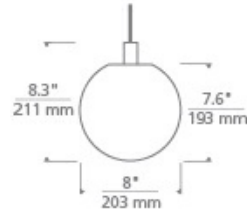

Note. Note. MP includes 4" Round Flush Canopy. Nightshade Black not available in MO.

700 _____ PLN _____

JOB NAME _____

NOTES _____

MINI PALONA PENDANT

SPECIFICATIONS

HARDWARE MATERIAL	Metal
SHADE MATERIAL	Glass
NET WEIGHT	2 lbs
HEIGHT	8.3in
WIDTH	8in
LENGTH	8in
UP LIGHT / DOWN LIGHT / BOTH?	
WET LISTED	
DAMP LISTED	
DRY LISTED	Yes
MIN. HANGING HEIGHT	15.3in
MAX HANGING HEIGHT	81.3in
SLOPED CEILING ADAPTABLE?	Yes 45° Max
GENERAL LISTING	ETL Listed
INCLUDES	