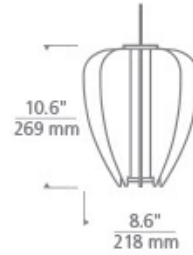

Note. Note. MP includes 4" Round Flush Canopy. Nightshade Black not available in MO.

700 _____ NYR _____

JOB NAME _____

NOTES _____

MINI NYRA PENDANT

SPECIFICATIONS

HARDWARE MATERIAL	Metal
SHADE MATERIAL	Acrylic
NET WEIGHT	4 lbs
HEIGHT	10.6in
WIDTH	8.6in
LENGTH	8.6in
UP LIGHT / DOWN LIGHT / BOTH?	
WET LISTED	
DAMP LISTED	
DRY LISTED	Yes
MIN. HANGING HEIGHT	16.6in
MAX HANGING HEIGHT	82.6in
SLOPED CEILING ADAPTABLE?	Yes 45° Max
GENERAL LISTING	ETL Listed
INCLUDES	