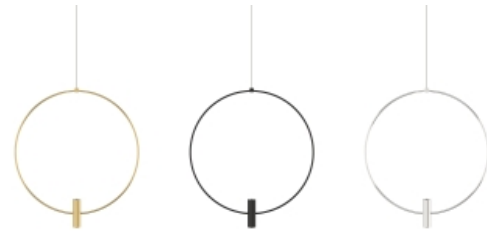

MINI LAYLA 18 PENDANT

PRODUCT FEATURES

- A simple geometric ring and light module allows the LED source to illuminate up and down providing an unexpected twist to lighting up your space
- Available in three finishes, the Natural Brass that will patina over time, Satin Nickel, and a Nightshade Black
- Available in two sizes. 13" and 18" diameters
- Dimmable with most LED compatible ELV and TRIAC dimmers
- Includes 6 feet of field-cutttable cable to match finish selection
- Protected by a 5-year warranty, please visit the "About Us" Page on techlighting.com for more for warranty details

Nightshade Black

LAMPING

Includes 12 volt 6 watt 273 delivered lumen, 3000K, 90 CRI, LED module. Dimmable with low-voltage or magnetic dimmer (based on transformer). Includes 6 feet of field-cutttable cable. Nightshade black supplied with bronze cable. Brass and Satin nickel supplied with satin cable.

Natural Brass

Nightshade Black

Satin Nickel

ORDERING INFORMATION

700	SYSTEM	LAY	SHAPE OR SIZE	FINISH	LAMP
	FJ FREEJACK		18 18" MEDIUM	NB NATURAL BRASS	-LED930 INTEGRATED LED 90 CRI 3000K 12V
	MP MONOPOINT			B NIGHTSHADE BLACK	
	MO MONORAIL			S SATIN NICKEL	

Note. Note. MP includes 4" Round Flush Canopy. Nightshade Black not available in MO.

700 _____ LAY _____

JOB NAME _____

NOTES _____

MINI LAYLA 18 PENDANT

SPECIFICATIONS

HARDWARE MATERIAL	Metal
SHADE MATERIAL	Aluminum
NET WEIGHT	2.5 lbs
HEIGHT	20.3in
WIDTH	1.1in
LENGTH	18in
UP LIGHT / DOWN LIGHT / BOTH?	
WET LISTED	
DAMP LISTED	
DRY LISTED	Yes
MIN. HANGING HEIGHT	26.2in
MAX HANGING HEIGHT	92.2in
SLOPED CEILING ADAPTABLE?	Yes 45° Max
GENERAL LISTING	ETL Listed
INCLUDES	