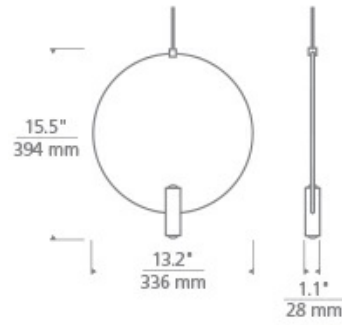

Note. Note. MP includes 4" Round Flush Canopy. Nightshade Black not available in MO.

700 _____ LAY _____

JOB NAME _____

NOTES _____

MINI LAYLA 13 PENDANT

SPECIFICATIONS

| | |
|-------------------------------|-------------|
| HARDWARE MATERIAL | Metal |
| SHADE MATERIAL | Aluminum |
| NET WEIGHT | 1.5 lbs |
| HEIGHT | 15.5in |
| WIDTH | 1.1in |
| LENGTH | 13.2in |
| UP LIGHT / DOWN LIGHT / BOTH? | |
| WET LISTED | |
| DAMP LISTED | |
| DRY LISTED | Yes |
| MIN. HANGING HEIGHT | 21.4in |
| MAX HANGING HEIGHT | 87.4in |
| SLOPED CEILING ADAPTABLE? | Yes 45° Max |
| GENERAL LISTING | ETL Listed |
| INCLUDES | |