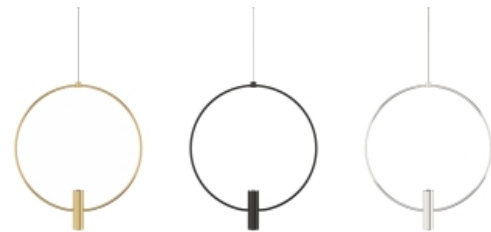

MINI LAYLA 13 PENDANT

PRODUCT FEATURES

- A simple geometric ring and light module allows the LED source to illuminate up and down providing an unexpected twist to lighting up your space
- Available in three finishes, the Natural Brass that will patina over time, Satin Nickel, and a Nightshade Black
- Available in two sizes. 13" and 18" diameters
- Dimmable with most LED compatible ELV and TRIAC dimmers
- Includes 6 feet of field-cutttable cable to match finish selection
- Protected by a 5-year warranty, please visit the "About Us" Page on techlighting.com for more for warranty details

Nightshade Black

LAMPING

Includes 12 volt 6 watt 273 delivered lumen, 3000K, 90 CRI, LED module. Dimmable with low-voltage or magnetic dimmer (based on transformer). Includes 6 feet of field-cutttable cable. Nightshade black supplied with bronze cable. Brass and Satin nickel supplied with satin cable.

Natural Brass

Nightshade Black

Satin Nickel

ORDERING INFORMATION

| 700 | SYSTEM | LAY | SHAPE OR SIZE | FINISH | LAMP |
|-----|--------------|-----|---------------|--------------------|---|
| | FJ FREEJACK | | 13 13" SMALL | NB NATURAL BRASS | -LED930 INTEGRATED LED 90 CRI 3000K 12V |
| | MP MONOPOINT | | | B NIGHTSHADE BLACK | |
| | MO MONORAIL | | | S SATIN NICKEL | |

Note. Note. MP includes 4" Round Flush Canopy. Nightshade Black not available in MO.

700 _____ LAY _____

JOB NAME _____

NOTES _____

MINI LAYLA 13 PENDANT

SPECIFICATIONS

| | |
|-------------------------------|-------------|
| HARDWARE MATERIAL | Metal |
| SHADE MATERIAL | Aluminum |
| NET WEIGHT | 1.5 lbs |
| HEIGHT | 15.5in |
| WIDTH | 1.1in |
| LENGTH | 13.2in |
| UP LIGHT / DOWN LIGHT / BOTH? | |
| WET LISTED | |
| DAMP LISTED | |
| DRY LISTED | Yes |
| MIN. HANGING HEIGHT | 21.4in |
| MAX HANGING HEIGHT | 87.4in |
| SLOPED CEILING ADAPTABLE? | Yes 45° Max |
| GENERAL LISTING | ETL Listed |
| INCLUDES | |