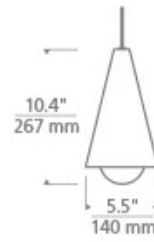

## SPECIFICATIONS

HARDWARE MATERIAL	Metal
SHADE MATERIAL	Glass
NET WEIGHT	1.5 lbs
HEIGHT	10.6in
WIDTH	5.5in
LENGTH	5.5in
UP LIGHT / DOWN LIGHT / BOTH?	
WET LISTED	
DAMP LISTED	
DRY LISTED	Yes
MIN. HANGING HEIGHT	16.6in
MAX HANGING HEIGHT	82.6in
SLOPED CEILING ADAPTABLE?	Yes 45° Max
GENERAL LISTING	ETL Listed
INCLUDES	