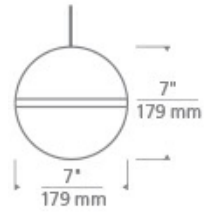

## SPECIFICATIONS

HARDWARE MATERIAL	Metal
SHADE MATERIAL	Acrylic
NET WEIGHT	2.5 lbs
HEIGHT	7in
WIDTH	7in
LENGTH	7in
UP LIGHT / DOWN LIGHT / BOTH?	
WET LISTED	
DAMP LISTED	
DRY LISTED	Yes
MIN. HANGING HEIGHT	13in
MAX HANGING HEIGHT	79in
SLOPED CEILING ADAPTABLE?	Yes 45° Max
GENERAL LISTING	ETL Listed
INCLUDES	