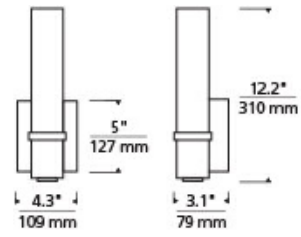

## ORDERING INFORMATION

| 700BCMLN | SHAPE OR SIZE | COLOR         | FINISH   | LAMP   |
|----------|---------------|---------------|--|--|
|          | 13 13" SMALL  | W WHITE GLASS | C CHROME<br>NB NATURAL BRASS<br>B NIGHTSHADE BLACK<br>S SATIN NICKEL | -LED930 LED 90 CRI 3000K 120V<br>-LED930-277 LED 90 CRI 3000K 277V |

## SPECIFICATIONS

|                   |                |
|-------------------|----------------|
| HARDWARE MATERIAL | Steel Or Brass |
| SHADE MATERIAL    | Glass          |
| NET WEIGHT        | 2 lbs          |
| HEIGHT            | 12.2in         |
| WIDTH             | 3.1in          |
| LENGTH            | 4.3in          |
| WET LISTED        |                |
| DAMP LISTED       | Yes            |
| DRY LISTED        |                |
| GENERAL LISTING   | ETL Listed     |
| INCLUDES          |                |