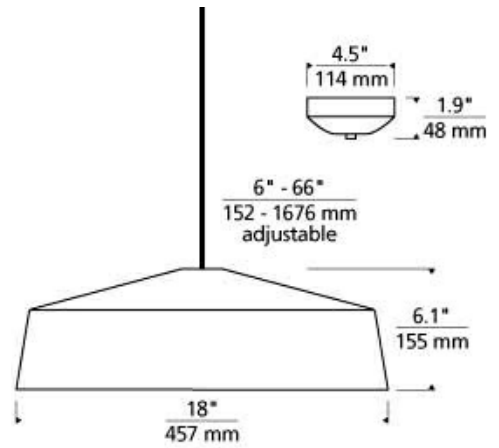

LAMPING

Includes 22 watt, 1347.5 delivered lumen, 80 CRI 3000K, field replaceable LED module. Fixture provided with integrated ball joint to accommodate up to 45° slope. The height of the fixture is customizable with three interchangeable threaded down rods included, (1) 6", (1) 12" and (2) 24" in coordinating finish. Dimmable with most LED compatible ELV and TRIAC dimmers. 277V option is not dimmable.

JOB NAME _____

NOTES _____

MASQUE GRANDE PENDANT

SPECIFICATIONS

HARDWARE MATERIAL	Metal
SHADE MATERIAL	Glass
NET WEIGHT	13.5 lbs
HEIGHT	6.1in
WIDTH	18in
LENGTH	18in
UP LIGHT / DOWN LIGHT / BOTH?	
WET LISTED	
DAMP LISTED	Yes
DRY LISTED	
MIN. HANGING HEIGHT	14in
MAX HANGING HEIGHT	74in
TOTAL CORD LENGTH	
TOTAL STEM LENGTH	
STEM QTY	
SLOPED CEILING ADAPTABLE?	Yes 45° Max
GENERAL LISTING	ETL Listed
INCLUDES	