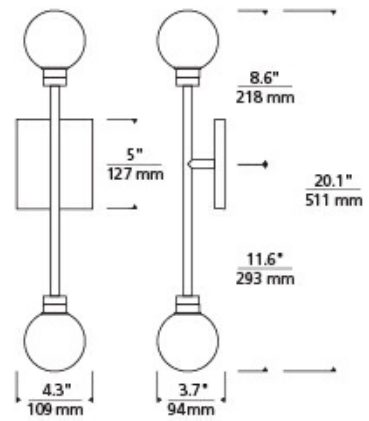

## SPECIFICATIONS

HARDWARE MATERIAL	Metal
SHADE MATERIAL	Glass
NET WEIGHT	2 lbs
HEIGHT	20.2in
WIDTH	3.7in
LENGTH	4.3in
MIN. EXTENSION FROM WALL	3.7in
UP LIGHT / DOWN LIGHT / BOTH?	
WET LISTED	
DAMP LISTED	Yes
DRY LISTED	
UP / DOWN	
HORIZONTAL / VERTICAL	
WALL / CEILING MOUNT	
GENERAL LISTING	ETL Listed
ADA COMPLIANT	
INCLUDES	