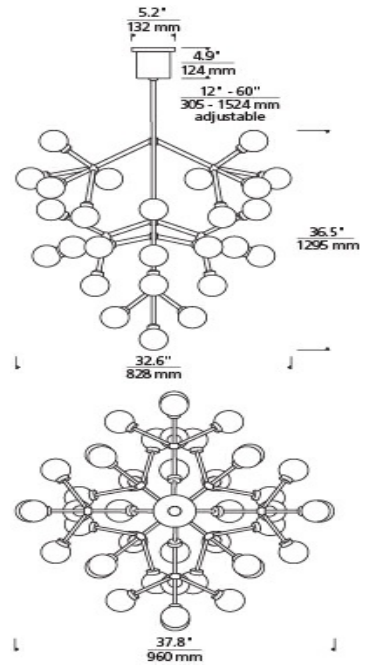

## LAMPING

Includes (45) 2.6 watt (75.1 total watts) 1816.1 delivered lumen 2700K LED modules. Fixture provided with 60 inches of variable rigid stems (includes one 12 inch & two 24 inch stems) in coordinating finish. Dimmable with most LED compatible ELV dimmers. Can be installed on a sloped ceiling up to 35°.

## SPECIFICATIONS

HARDWARE MATERIAL	Metal
SHADE MATERIAL	Glass
NET WEIGHT	16 lbs
HEIGHT	34.5in
WIDTH	32.6in
LENGTH	37.8in
UP LIGHT / DOWN LIGHT / BOTH?	
WET LISTED	
DAMP LISTED	Yes
DRY LISTED	
MIN. HANGING HEIGHT	53.4in
MAX HANGING HEIGHT	101.4in
TOTAL CORD LENGTH	
TOTAL STEM LENGTH	Up to 60in
STEM QTY	3
SLOPED CEILING ADAPTABLE?	Yes 35° Max
GENERAL LISTING	ETL Listed
INCLUDES	